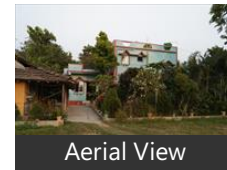

6 Bedroom Farm House for sale in Sonarpur, 24 Parganas South

1.1 crore

Farm House ৯৯৯৯ Sale Near Khyadha School Sonarpur

Sonarpur Road, Sonarpur, 24 Parganas South - 700150 (W)

- Area: 14400 SqFeet ▼
- Bedrooms: Six
- Bathrooms: Three
- Total Floors: Two
- Furnished: Semi Furnished
- Transaction: Resale Property
- Price: 11,000,000
- Rate: 764 per SqFeet
- Age Of Construction: 4 Years
- Possession: Immediate/Ready to move

Advertiser Details

Houseaa Reality
Bhairab Sanyal
Sales Director

R B Connector, Kolkata
mob: 8282862636
tel: 8276022888
mail: houseaa1@gmail.com
www.propertywala.com

Scan QR code to get the contact info on your mobile
[View all properties by Houseaa Reality](#)

Description

Very nice property near khyadha school Sonarpur 7km Ruby hospital more EM Bypass 3km Sonarpur railway station near bazar school in waking distance total land 1 bigha with garden

When you call, please mention that you saw this ad on PropertyWala.com.

Features

Security

- Security Guards

Interior

- Woodwork
- Modular Kitchen
- Marble Flooring

Recreation

- Park

Lot

- Balcony
- Corner Location
- Park Facing

Exterior

- Reserved Parking
- Visitor Parking
- Servant Quarter

Maintenance

- Boring / Tube-well
- Waste Disposal

Location

* Location may be approximate

Landmarks

Public Transport