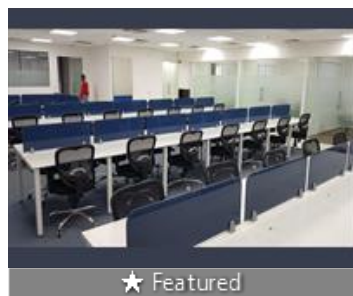

Office Space for rent in Dhole Patil Road area, Pune

4.4 lakhs

★ Featured

Furnished Office Available For Lease In Prime Location Of Dhole Patil Road , Pune

Dhole Patil Road , Pune, Dhole Patil Road, Pune - 411001..

- Area: 5230 SqFeet ▾
- Bathrooms: Three
- Floor: Fourth
- Total Floors: Ten
- Facing: East
- Furnished: Furnished
- Lease Period: 24 Months
- Monthly Rent: 440,000
- Rate: 84 per SqFeet +5%
- Age Of Construction: 5 Years
- Available: Immediate/Ready to move

Advertiser Details

Sandeep Rathore
Property Agent / Broker / Consultant

mob: 9907514400

tel:

mail: searchproperties44@gmail.com

www.propertywala.com/adcon-realty

Scan QR code to get the contact info on your mobile

[View all properties by Adcon Realty](#)

Description

"Your Vision , Our Expertise", Manage Your Work from our excellent office , Where Every Detail Reflects Excellence.

Experience Hassle free work at our Fully Furnished Commercial Office on Dhole Patil Road , Pune. With 5,230 sq. ft of space , it's got 70 Workstations , 3 Cabins , Reception with Waiting Area , Conference Room , Meeting Room , Pantry , Server room , 3 Private Male and Female Washroom.

Our place is Well maintained, with Ample Parking , Comfy sofas in the Reception , Fully Air conditioning and High speed internet.

Perfect for your business needs!

For more info, just click on Contact button!

Adcon Realty at Your Service, Call Now!

Please mention that you found this ad on PropertyWala.com when you call.

Location

* Location may be approximate

Landmarks

Nearby Localities

[Bund Garden Road](#), [Mangaldas Road](#), [Boat Club Road](#), [Koregaon Park](#), [Yerawada](#), [Camp](#), [Ghorpadi](#), [Kalyani Nagar](#), [Shivaji Nagar](#), [BT Kawade Road](#)

* All distances are approximate

Pictures

Explore

[Similar Properties](#)

[Properties in Dhole Patil Road area, Pune](#)

[Projects in Pune](#)

[Brokers in Pune](#)

More Information

Report a problem with this listing

Is this property no longer available or has incorrect information?

[Report it!](#)

Disclaimer: All information is provided by advertisers and should be verified independently before entering into any transaction. You may visit the relevant RERA website of your state to verify the details of this property. PropertyWala.com is only an advertising platform to help connect buyers and sellers and is not a party to any transactions, nor shall be responsible or liable to resolve any disputes between them.