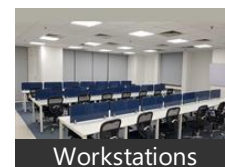

Office Space for rent in Dhole Patil Road area, Pune

4.4 lakhs

★ Featured

Furnished Office Available For Lease In Prime Location Of Dhole Patil Road , Pune

Dhole Patil Road , Pune, Dhole Patil Road, Pune - 411001..

- Area: 5230 SqFeet ▾
- Bathrooms: Three
- Floor: Fourth
- Total Floors: Ten
- Facing: East
- Furnished: Furnished
- Lease Period: 24 Months
- Monthly Rent: 440,000
- Rate: 84 per SqFeet +5%
- Age Of Construction: 5 Years
- Available: Immediate/Ready to move

Advertiser Details

Sandeep Rathore
Property Agent / Broker / Consultant

mob: 9907514400

tel:

mail: searchproperties44@gmail.com

www.propertywala.com/adcon-realty

Scan QR code to get the contact info on your mobile

[View all properties by Adcon Realty](#)

Description

"Your Vision , Our Expertise", Manage Your Work from our excellent office , Where Every Detail Reflects Excellence.

Experience Hassle free work at our Fully Furnished Commercial Office on Dhole Patil Road , Pune. With 5,230 sq. ft of space , it's got 70 Workstations , 3 Cabins , Reception with Waiting Area , Conference Room , Meeting Room , Pantry , Server room , 3 Private Male and Female Washroom.

Our place is Well maintained, with Ample Parking , Comfy sofas in the Reception , Fully Air conditioning and High speed internet.

Perfect for your business needs!

For more info, just click on Contact button!

Adcon Realty at Your Service, Call Now!

Please mention that you found this ad on PropertyWala.com when you call.

Location

* Location may be approximate

Landmarks

Nearby Localities

[Bund Garden Road](#), [Mangaldas Road](#), [Boat Club Road](#), [Koregaon Park](#), [Yerawada](#), [Camp](#), [Ghorpadi](#), [Kalyani Nagar](#), [Shivaji Nagar](#), [BT Kawade Road](#)

* All distances are approximate

Pictures

Explore

[Similar Properties](#)

[Properties in Dhole Patil Road area, Pune](#)

[Projects in Pune](#)