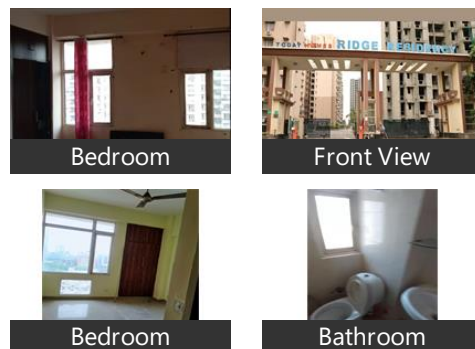

Pictures

Project Pictures

* These pictures are of the project and might not represent the property