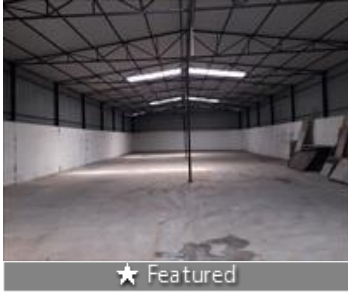

Warehouse / Godown for rent in Ruby Hospital Main Rd, Kolkata

46,000

Warehouse And Godown For Rent In Najirabad Anandapur EM Bypass Ruby Kasba

EM Bypass Ruby Hospital Mor, Ruby Hospital Main Rd, K..

- Area: 2000 SqFeet ▾
- Floor: Ground
- Monthly Rent: 46,000
- Rate: 23 per SqFeet **-5%**
- Age Of Construction: 3 Years
- Available: Immediate/Ready to move

Description

Warehouse and godown for rent Anandapur nazirabad Ruby Hospital more very nice transportation facilities for this area 5 kilometre distance Ballygunge railway station 20 kilometre distance Dum Dum airport commercial electricity sufficient water supply boring water parking lot available