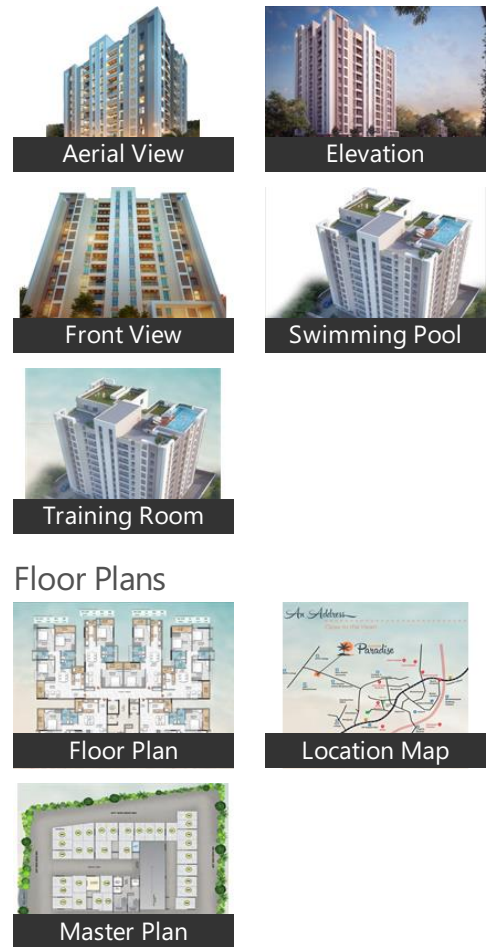

Scan QR code to get the contact info on your mobile
[View all properties by Omm Creation](#)

Pictures

★ Featured

3BHK FLAT AT Gothapatna

Sushree Paradise, Near ROTI Training Centre, Gothapatna.

- Area: 1749 SqFeet ▾
- Bathrooms: Three
- Total Floors: Twelve
- Furnished: Unfurnished
- Price: 8,345,400
- Age Of Construction: Under Construction
- Possession: Within 4 Years
- Bedrooms: Three
- Floor: Fifth
- Facing: East
- Transaction: New Property
- Rate: 4,772 per SqFeet

Description

3BHK FLAT AT Gothapatna. Experience Heaven on Earth in Paradise

When you contact, don't forget to mention that you found this ad on PropertyWala.com.

Features

General

- Power Back-up ■ Lifts

Lot

- Balcony ■ Basement

Recreation

- Swimming Pool ■ Park ■ Fitness Centre / GYM
- Club / Community Center

Other features

- EV Charging point

Location

* Location may be approximate

Landmarks