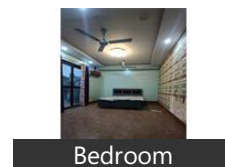

2 Bedroom Apartment / Flat for sale in Amrapali Village, Nyay Khand II, G. 70 lakhs

2 Bedroom Apartment For Sale In Ghaziabad Amrapali Village Society, Kala Pathar Rod, Nyay Khand I...

- Project/Society: [Amrapali Village](#)
- Area: 1300 SqFeet ▾
- Bathrooms: Two
- Total Floors: Eight
- Furnished: Unfurnished
- Transaction: Resale Property
- Price: 7,000,000
- Rate: 5,385 per SqFeet **+10%**
- Age Of Construction: 15 Years
- Possession: Immediate/Ready to move

Description

Unwind in a world of comfort and convenience at Amrapali Village! Our spacious flats 2 BHK offer the perfect blend of tranquil living and easy access to the city. Located on NH 24, Amrapali Village provides excellent connectivity for a hassle-free commute. 15 minutes from Delhi, 10 minutes away from Noida, and good metro connectivity.

Indulge in a resort-style lifestyle with a fully equipped gym, sparkling pool, lush parks, a vibrant clubhouse, badminton and tennis courts, and even a market right at your doorstep. Experience the best of both worlds at Amrapali Village - stay connected and pampered every day!

When you call, please mention that you saw this ad on PropertyWala.

Features

General

- Power Back-up ■ Lifts

Lot

- Balcony ■ Basement ■ Park Facing

Exterior

- Reserved Parking ■ Visitor Parking ■ Servant Quarter
- Swimming Pool ■ Park ■ Fitness Centre / GYM
- Club / Community Center

Maintenance

- Maintenance Staff ■ Water Supply / Storage
- RO System ■ Boring / Tube-well
- Rain Water Harvesting

Location

Security

- Security Guards ■ Electronic Security
- Intercom Facility ■ Fire Alarm

Interior

- Woodwork ■ Modular Kitchen ■ Marble Flooring
- Feng Shui / Vaastu Compliant

Recreation

- Swimming Pool ■ Park ■ Fitness Centre / GYM
- Club / Community Center

Advertiser Details