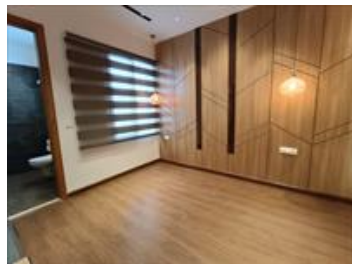

4 Bedroom Independent House for sale in Uppal's Southend, Gurgaon

3.3 crores

4 Bhk Ultra Luxury Builder Floor

Uppal Southend, Uppal's Southend, Gurgaon - 122001 (H.

- Area: 311 SqYards ▾
- Bedrooms: Four
- Bathrooms: Four
- Floor: First
- Total Floors: Four
- Facing: West
- Furnished: Semi Furnished
- Transaction: New Property
- Price: 33,000,000
- Rate: 1.06 lakh per SqYard **-10%**
- Age Of Construction: 1 Years
- Possession: Immediate/Ready to move

Description

Ultra-luxury 4bhk builder floor available for sale in Uppal Southend Sector 49 Gurgaon .

key points :

- 311 sq yard plot size
- gated complex
- semi furnished floor
- 100 percent power backup
- near to schools and hospitals, markets, etc

Please mention that you saw this ad on PropertyWala.com when you contact.

Features

General

- Power Back-up
- Lifts
- High Speed Internet

Lot

- Balcony

Exterior

- Reserved Parking
- Visitor Parking
- Servant Quarter
- Fitness Centre / GYM