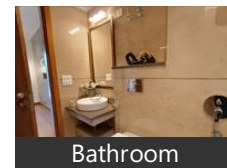

4 Bedroom Independent House for sale in Uppal's Southend, Gurgaon

3.3 crores

4 Bhk Ultra Luxury Builder Floor

Uppal Southend, Uppal's Southend, Gurgaon - 122001 (H.

- Area: 311 SqYards ▾
- Bedrooms: Four
- Bathrooms: Four
- Floor: First
- Total Floors: Four
- Facing: West
- Furnished: Semi Furnished
- Transaction: New Property
- Price: 33,000,000
- Rate: 1.06 lakh per SqYard **-10%**
- Age Of Construction: 1 Years
- Possession: Immediate/Ready to move

Advertiser Details

Hardik Property
Vikas Chhichholiya
Director
Sector-48, Gurgaon
mob: 9711830042
tel:
mail:
propertywala.com/hardik-property-gurgaon

Scan QR code to get the contact info on your mobile
[View all properties by Hardik Property](#)

Description

Ultra-luxury 4bhk builder floor available for sale in Uppal Southend Sector 49 Gurgaon .

key points :

- 311 sq yard plot size
- gated complex
- semi furnished floor
- 100 percent power backup
- near to schools and hospitals, markets, etc

Please mention that you saw this ad on PropertyWala.com when you contact.

Features

General

- Power Back-up
- Lifts
- High Speed Internet

Lot

- Balcony

Exterior

- Reserved Parking
- Visitor Parking
- Servant Quarter
- Fitness Centre / GYM

Maintenance

- Maintenance Staff
- Rain Water Harvesting
- Waste Disposal

Location

* Location may be approximate

Landmarks

Hospitals & Clinics