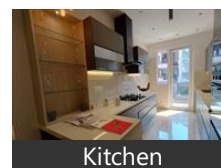

4 Bedroom Independent House for sale in Uppal's Southend, Gurgaon

3.3 crores

4 Bhk Ultra Luxury Builder Floor

Uppal Southend, Uppal's Southend, Gurgaon - 122001 (H.

- Area: 311 SqYards ▾
- Bedrooms: Four
- Bathrooms: Four
- Floor: First
- Total Floors: Four
- Facing: West
- Furnished: Semi Furnished
- Transaction: New Property
- Price: 33,000,000
- Rate: 1.06 lakh per SqYard **-10%**
- Age Of Construction: 1 Years
- Possession: Immediate/Ready to move

Advertiser Details

Hardik Property
Vikas Chhichholiya
Director
Sector-48, Gurgaon
mob: 9711830042
tel:
mail:
propertywala.com/hardik-property-gurgaon

Scan QR code to get the contact info on your mobile
[View all properties by Hardik Property](#)

Description

Ultra-luxury 4bhk builder floor available for sale in Uppal Southend Sector 49 Gurgaon .

key points :

- 311 sq yard plot size
- gated complex
- semi furnished floor
- 100 percent power backup
- near to schools and hospitals, markets, etc

Please mention that you saw this ad on PropertyWala.com when you contact.

Features

General

- Power Back-up
- Lifts
- High Speed Internet

Lot

- Balcony

Exterior

- Reserved Parking
- Visitor Parking
- Servant Quarter
- Fitness Centre / GYM

Maintenance

- Maintenance Staff
- Rain Water Harvesting
- Waste Disposal

Location

* Location may be approximate

Landmarks

Hospitals & Clinics