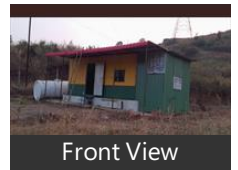

- Area: 18000 SqFeet
- Bedrooms: One
- Bathrooms: One
- Floor: Basement
- Total Floors: One
- Facing: East
- Furnished: Semi Furnished
- Transaction: New Property
- Price: 3,001,000
- Rate: 167 per SqFeet
- Age Of Construction: 2 Years
- Possession: Immediate/Ready to move

## Pictures

Front View

Front View

Elevation