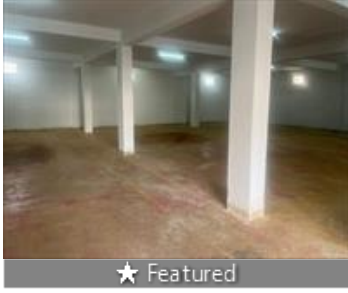

Warehouse / Godown for rent in Namkum, Ranchi

80,000

★ Featured

Godown Space For Rent

Namkum, Near Namkum Police Station, Namkum, Ranchi..

- Area: 5000 SqFeet ▾
- Bathrooms: One
- Floor: Ground
- Total Floors: Two
- Facing: East
- Furnished: Unfurnished
- Lease Period: 10 Months
- Monthly Rent: 80,000
- Rate: 16 per SqFeet -5%
- Age Of Construction: 6 Years
- Available: Immediate/Ready to move

Advertiser Details

Aashayana Star Properties
Aashiyana Star Developers
Broker

Hinoo, Ranchi
mob: 7360000252
tel: +91-651-2252423
mail: aashayanastarproperties@gmail.com
<https://aashyanastarproperty.co.in/>

Scan QR code to get the contact info on your mobile
[View all properties by Aashayana Star Properties](#)

Description

Godown space for rent

Location - **Namkum, near Namkum police station**

Area - 5000 sqft, Rate - 16/sqft (Negotiable)

Rent- 80,000

Please mention that you found this ad on PropertyWala.com when you call.

Features

General

- Power Back-up
- Lifts

Exterior

- Reserved Parking
- Visitor Parking

Lot

- Private Terrace
- Balcony

Maintenance

- Maintenance Staff
- Water Softner
- Waste Disposal

Location

* Location may be approximate

Landmarks

Petrol Station

Indian Oil (<0.5km), Hindustan Petroleum (<2km)

Hospitals & Clinics

E. S. I. C Model Hospital (<0.5km), E. S. I. C Model Hospital-ER (<0.5km), Karmachari Rajya Bima Model Hosp ...
Karmachari Rajya Bima Hospital-ER (... Faccia Multispeciality Dental Clinic (<. Sams Family Clinic (<1km),
Arogya Janch Ghar (<1km), Metro Diagnostics (<1km), Amit Homeo Clinic (<1km),
Medical Equipment Dealers (<1km), Dr. A. Kumar (<1km), Dr. J.P. Barla (<1km),
Dr. Shyam Homeopathy Clinic (<1km. India Bio-Medical Enterprises (<1km), Niramaya Wellness (<1km),
Baxla Clinic (<1km), Ayush Homeo Total Health Care (<1... Homeopathic Centre (<1km),
Dr. Ajay Kumar - Kumar Clinic (<2km.. Maa Clinic (<2km), Tundu Ayurvedic Aushdhalaya & Ch... Macwood,
Aarogyam Homeo Clinic (<2km), Rukhmini Homeo Clinic (<2km), DR. Lal pathlabs (<2km),
Sharir K Samst Rogon Ki Jad Se Chiki... Oral and Dental Clinic (<2km), Homoeopathic Healthcare Centre (<...

Restaurant & Shops

Marble Art (<1km), Paridhan (<1km), Naveen General Store (<1km), Shri Shiumala Stores (<1km),
Nilesh Collection (<1km), Pustak Manjusha shop (<1km), Milky Dresses shop (<1km),
Fashion Anisha Vastralaya shop (<1k... Romo Dresses (<1km), Prem Pustakalaya (<1km), Super Hub (<1km),
Singh Store (<1km), School Dress (<1km), Royal Boot House (<1km), Royal Collection (<1km),
Kushwaha General Store (<1km), Rajesh General Store (<1km), Shudh Kachi Ghani Sarso Tail (<2km),
Sunaina Store (<2km), Anjali Boutique (<2km), Exclusive Brand Shop (<2km), Priyanka General Store (<2km),
Go-Cool Conefectionery, Maa Bhagwati Store (<2km), Rejected (<2km), Gruh Collection (<2km),

Pictures