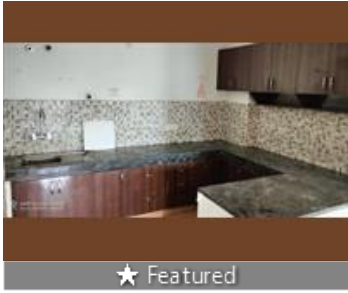

3 Bedroom Apartment / Flat for sale in Jatkhedi, Bhopal

40 lakhs

★ Featured

For Sale 3.5 BHK 2nd Floor Flat At Swastik Grand , Jatkhedi ,Bhopal

Swastik Grand, Jatkhedi, Bhopal - 462047 (Madhya Prade..

- Area: 1800 SqFeet ▼
- Bedrooms: Three
- Bathrooms: Three
- Floor: Second
- Total Floors: Eight
- Facing: West
- Furnished: Semi Furnished
- Transaction: Resale Property
- Price: 4,000,000
- Rate: 2,222 per SqFeet
- Age Of Construction: 5 Years
- Possession: Immediate/Ready to move

Advertiser Details

Property Services

Property Services

Owner/Proprietor

Katara Hills, Bhopal

Mobile: 8989545790

Phone: +91-98272-84016

Email: propertyservices15@gmail.com

www.propertywala.com/property-service

Scan QR code to get the contact info on your mobile

[View all properties by Property Services](#)

Description

PROPERTY DESCRIPTION: -

It's a Residential Flat
Super Built-up Area – 1800 sq.ft.

Selling price- 40 Lac.

Accommodation – 3 Bedroom, D/d, Kitchen , servant room

Toilets – 4 Toilet

Floor – 2 nd floor

Furnishing Status – modular kitchen

Feature – Covered Campus

Shani mandir – 2 km

Noble Hospital -3.3 km

capital mall – 3 km

d-mart -3.6 km

Rani kamlapati railway station– 8 km

ISBT bus stand -8 km

Brokerage Percentage – 2%

Location – swastik grand

Locality – Jatkhedi ,Hoshangabad road

Property Code -127

Note: For More Properties You Can see Our WhatsApp Catalogue

When you call, please mention that you saw this ad on PropertyWala.

Features

General

- Power Back-up
- Lifts

Lot

- Balcony

Exterior

- Servant Quarter

Security

- Security Guards

Interior

- Woodwork
- Modular Kitchen

Maintenance

- Water Supply / Storage
- Waste Disposal

Location

Pictures