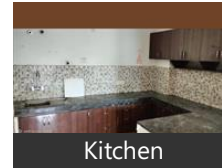

Selling price- 40 Lac.

Accommodation – 3 Bedroom, D/d, Kitchen , servant room

Toilets – 4 Toilet

Floor – 2 nd floor

Furnishing Status – modular kitchen

Feature – Covered Campus

Shani mandir – 2 km

Noble Hospital -3.3 km

Pictures

Kitchen

Bedroom

Balcony

Drawing Room

Bedroom

Bedroom

Bathroom