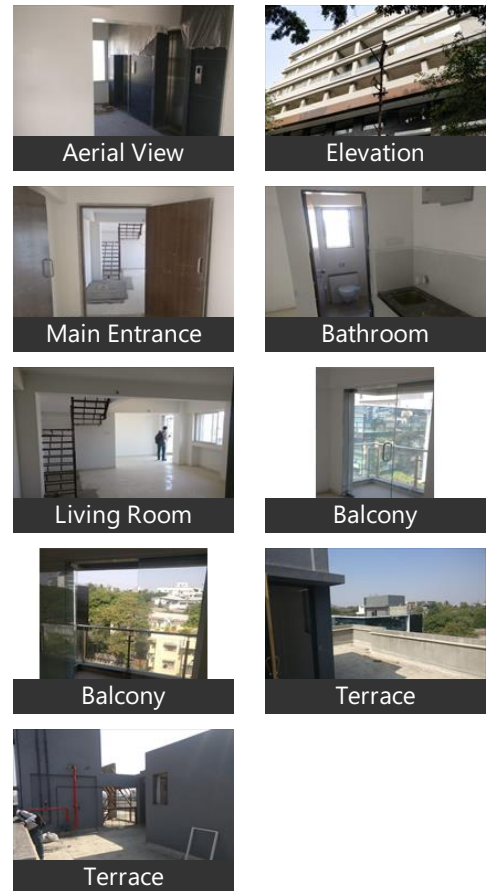

Office Space for rent in Apte Rd, Pune

40,001-70,000

Shivank

Shivank, Venus Point Lane, Near OBC Tower, F.C. Road, D...

- Area: 850 SqFeet ▾
- Bathrooms: One
- Floor: Fourth
- Total Floors: Five
- Facing: East
- Furnished: Unfurnished
- Lease Period: 36 Months
- Monthly Rent: 70,000
- Rate: 82 per SqFeet **+5%**
- Age Of Construction: 1 Years
- Available: Immediate/Ready to move

Advertiser Details

Amar mahesh borawake

Apte Rd, Pune
mob: 7020333033
tel:
mail:
www.propertywala.com/U33650903

Scan QR code to get the contact info on your mobile

Description

This Commercial Office Space at 4th floor has 400 sqft.of space and on private open terrace 400 spt space .on lower floor ha s bathroom with wasg basin .also has wet pantry and small terrace. on upper floor has wash basin if required can house another bathroom .upper floor is open terrace with another entrance to office .its ideal space for open top restaurant, and office..

When you call, please mention that you saw this ad on PropertyWala.com.

Features

General

- Power Back-up
- Lifts
- High Speed Internet
- Wi-Fi

Lot

- Private Terrace
- Balcony
- Corner Location

Maintenance

- Maintenance Staff
- Water Supply / Storage
- RO System
- Water Softner
- Boring / Tube-well
- Rain Water Harvesting
- Waste Disposal

Location

* Location may be approximate

Landmarks

Transportation

Pune Airport Departure (<13km), Pune International Airport (<14km), Pune joction (<3km), Mangala (<3km), Police Heliport (<5km), defence Hospital Helipad (<7km), Royal Western Indian Turf Club Helip.. Arki Helipad (<8km), Regional Centre For Military Air Wort.. Seva Tourism (<10km), Kalsit Enterprises (<10km), N D A Gliderdrome (<12km), Bajirao Peshwe Airport (<14km), Oxford Golf Course Helipad Pune (<1..