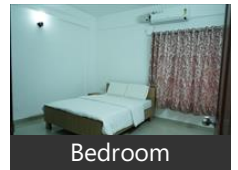

2 Bedroom Apartment / Flat for sale in Vytilla, Ernakulam

66.02 lakhs

2 And 3 BHK Apartments Ready To Occupy Near Vyttila, Kochi.

Next To Bhavans Vidya Mandir School Eror, Vytilla, Erna..

- Area: 1467 SqFeet ▾
- Bedrooms: Two
- Bathrooms: Two
- Floor: Second
- Total Floors: Five
- Facing: North
- Furnished: Semi Furnished
- Transaction: New Property
- Price: 6,601,500
- Rate: 4,500 per SqFeet **+5%**
- Age Of Construction: 5 Years
- Possession: Immediate/Ready to move

Description

Greetings from Miracle 1

We have 2 and 3 BHK apartments ready to occupy near Vyttila, Kochi.

The project is next to Bhavans Vidya Mandir School Eror . The project consists of 16 signature apartments, 3 and 2 bedroom apartments. It is located 2.5 km from Vyttila Mobility Hub and Tripunithura .

Kakkanad , Tripunithura, Palarivattom , Kaloor , Edapally , Kundannoor, MG road , South and North Railway Stations and Tripunithura Railway Sataion all in less than 3to5 km from the location.

We have the following amenities:-

Automated 8 passenger lift 24 hour man security CCTV Automated generator backup for lift, common area and flats Lobby area with security door lock Intercom connection with security cabin and lobby door Mini Hall with wash room facility, Common toilet for drivers and housemaids Fire fighting Lightning arrester Municipal water Water purification system ISO brand, for well water 3 phase KSEB connection Granite and vitrified tiles for lobby area and staircase Stainless Steel hand rails for staircase and balcony LED tube light in common area.

Features