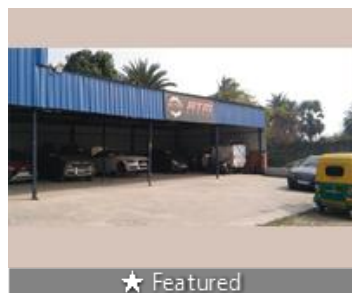

Commercial Plot / Land for rent in Nazirabad, Kolkata

3 lakhs

**LAND FOR Rent EM BYPASS Ruby Hospital
Anandapur Nazirabad Main Road**

Ruby Hospital More Anandapur Nazirabad Main Road,N..

- Area: 28800 SqFeet ▼
- Facing: North West
- Monthly Rent: 300,000
- Rate: 10 per SqFeet **-15%**
- Available: Immediate/Ready to move

★ Featured

Description

Land for sale near EM Bypass Ruby hospital more 1 km distance najirabad this location is very nice backside Urbana complex clear property water connection electricity available for this