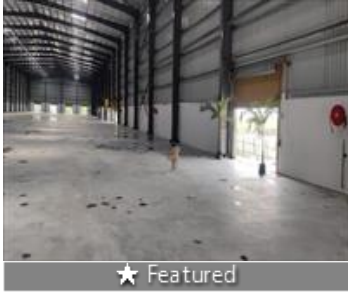

Warehouse / Godown for rent in Venkatesh Nagar, Chennai

7.79 lakhs

★ Featured

Constructed Warehouse In Chennai

Warehouse Approved, Venkatesh Nagar, Chennai - 6000...

- Area: 41000 SqFeet
- Monthly Rent: 779,000
- Rate: 19 per SqFeet
- Age Of Construction: 1 Years
- Available: Immediate/Ready to move

Advertiser Details

PMG Land Aggregators LLP
Pankaj Jain
Partner

Samakha, New Delhi
mob: 9818896670
tel: 9811006052
mail:
www.aggregators.co.in

Scan QR code to get the contact info on your mobile
[View all properties by PMG Land Aggregators LLP](#)

Description

Modern PEB warehouse
Current status: Immediate
Floor Types and Strength : VDF
Structure Type : PEB Structure
Eve height - 9 ft. & Centre height 12 ft.
Dock : 6 , Dock height: 4 ft.
Ventilation: Turbo Vents
Skylight : AT The roof
Electrical Details : Load - Available
Fire Safety Details: Hydrant , Fire NOC- Available
Other: Guard room, Toilets, Office Space

When you call, don't forget to mention that you saw this ad on PropertyWala.com.

Features

Security

- Security Guards
- Electronic Security

Location

* Location may be approximate

Landmarks

Hospitals & Clinics

Manasa Homeo Health Care (<0.5km.. JK Opticals (<0.5km), Raj, Rishab Family Clinic (<0.5km), Shri Jayam Dental Clinic (<0.5km), Balamurugan Ayurvedic Shop (<0.5k... DR. G. Kalidhasan (<0.5km), DR. G. Chandramani (<0.5km), Herba Clinic (<0.5km), Dr. K. Chandralekha Clinic (<0.5km), Gomathy Clinic (<0.5km), Ponni Hospital (<0.5km), Ponni Hospital-ER (<0.5km), SJBS Home Health Care (<0.5km), Shri Venkateshwara Clinic (<0.5km), Annai Dental Clinic (<0.5km), Bithi Dental Clinic (<0.5km), Ponni Nursing Home (<0.5km), Dr. G. Chandramani Clinic (<0.5km), Vijaya Diagnostic Center & Vijaya Fam Uma Clinical Laboratory (<0.5km), Dr. Sreeja Ayurvedic (<0.5km), Vivekhan Clinic (<0.5km), DR. D. Malathi Raja Vivehan Clinic (<... DR.K.Venugopal Clinic (<0.5km), Physio Point (<0.5km), Dr Shweta Ashoks Radiance Dental &... K.A.K. Dental Care (<0.5km), NRG Multispeciality Clinic (<0.5km), Physiocure Physiotherapy Clinic & F... NRG Multi Specialty Clinic (<0.5km), Naveen Homeo Clinic (<0.5km)

Restaurant & Shops

Theqstore (<0.5km), SK Fashions (<0.5km), PDK Stores (<0.5km), Suresh Cine Tailors (<0.5km), Manju Ladies Tailor (<0.5km), Athyas Stores (<0.5km), Lakshmi Priya Store (<0.5km), New Star Coffee & Stores (<0.5km), Flash Fashion (<0.5km), Priya Fashion (<0.5km), Shri Pachai Amman Rice Traders (<0... Sameena Collection (<0.5km), Right Footwear (<0.5km), Senthilmurugan Store (<0.5km), Rajathi (<0.5km), Shri Kailash Textiles (<0.5km), Sri Kailash Textiles (<0.5km), M. K. K. Tailors (<0.5km), Akshya Rice Shope (<0.5km), Muthumari Vegetable & Fruit Marke...

Pictures