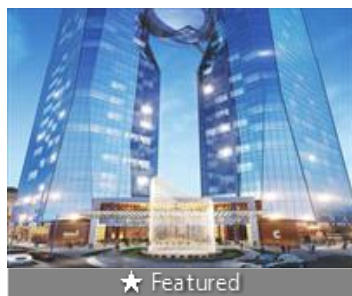

Shop for sale in Bhutani Cyberthum, Sector 140A, Noida

32.45 lakhs

Bhutani Cyberthum Is A Commercial Project That Has Been Recently Launched By The Reputed Developer..

Bhutani Cyberthum By Bhutani Infra Sector 140A, Noida,...

Description

Bhutani Cyberthum is a commercial project that has been recently launched by the reputed developer of commercial real estate– Bhutani Infra. The landmark project offers premium concept based commercial and office space in one of the fastest developing locations of Sector 140A on Noida – Greater Noida Expressway. From ultra-modern designing to excellent connectivity via Metro Station and Expressway, the project promises a luxury office address.