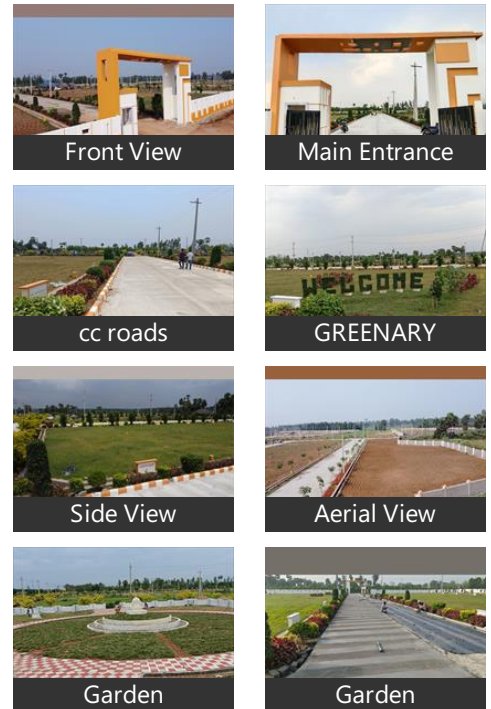

Residential Plot / Land for sale in Akkivaram, Visakhapatnam

30 lakhs

Surya Aditya Grand @ Akkivaram,Vizag
Bhogapuram, Akkivaram, Visakhapatnam (Andhra Prade...

- Area: 200 SqYards ▾ ■ Facing: West
- Transaction: New Property ■ Price: 3,000,000
- Rate: 15,000 per SqYard **+20%**
- Possession: Immediate/Ready to move

Advertiser Details

sunitha sekhar B
Agent / Broker / Trader / Contractor

Seethammadhara, Visakhapatnam

mob: 9885560110

tel:

mail:

www.propertywala.com/vizaghot-prope

Scan QR code to get the contact info on your mobile
[View all properties by Vizaghot Property](#)

Description

- Layout is approved by VMRDA & RERA
- Fully developed project
- Entire layout covered by compound wall & entrance arch
- All internal roads are Cement Roads 40feet
- Children play area & Garden
- Plot owners name plate
- Water tap connection for every plot
- Open drainage and Electricity
- Spot registration
- Bank loan available

Please mention that you saw this ad on PropertyWala.com when you call.

Features

Land Features

- Clear Title ■ Freehold Land ■ Society Boundary Wall
- Feng Shui / Vaastu Compliant
- Adjacent to Main Road ■ Park/Green Belt Facing
- Water Connection ■ Electric Connection
- Close to Hospital ■ Close to School

Location

* Location may be approximate

Landmarks

Petrol Station

Indian Oil (<3km), Hindustan Petroleum (<3km), Bharat Petroleum (<9km)

Taxi Stand

Ravivalasa Junction Auto Stand (<3k...

Hotel

Karthik Hotel (<4km), Aparna Hotel-Bhogapuram (<4km), Mani Hotel (<4km), C N Hotel (<5km), Gangothi Hotel (<6km), Mogan Hotel (<10km)

Restaurant & Shops