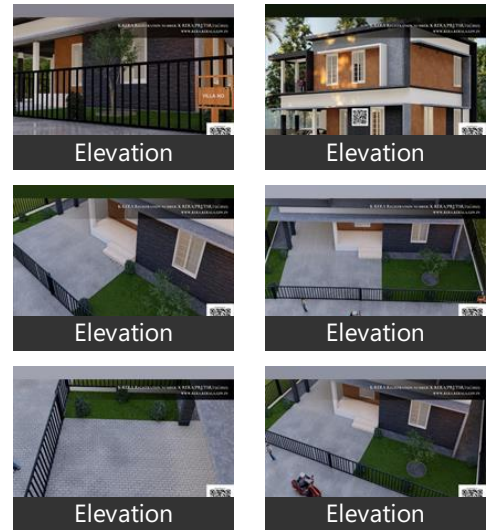

Location

Pictures