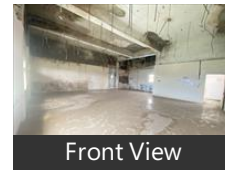

Location

Pictures