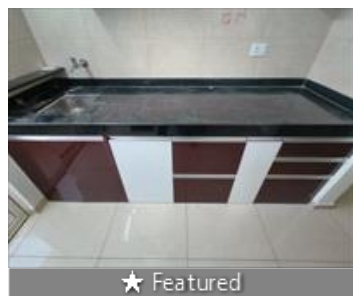

2 Bedroom Apartment / Flat for rent in Hinjewadi Phase-1, Pune

26,000

★ Featured

Flat For Sale At Yashwin Sukhniwas

Yashwin Sukhniwas, Hinjewadi Maan Road, Hinjewadi Ph..

- Area: 916 SqFeet ▾
- Bedrooms: Two
- Bathrooms: Two
- Floor: Fourth
- Total Floors: Fourteen
- Facing: East
- Furnished: Semi Furnished
- Lease Period: 11 Months
- Monthly Rent: 26,000
- Rate: 28 per SqFeet **+10%**
- Age Of Construction: 4 Years
- Available: Immediate/Ready to move