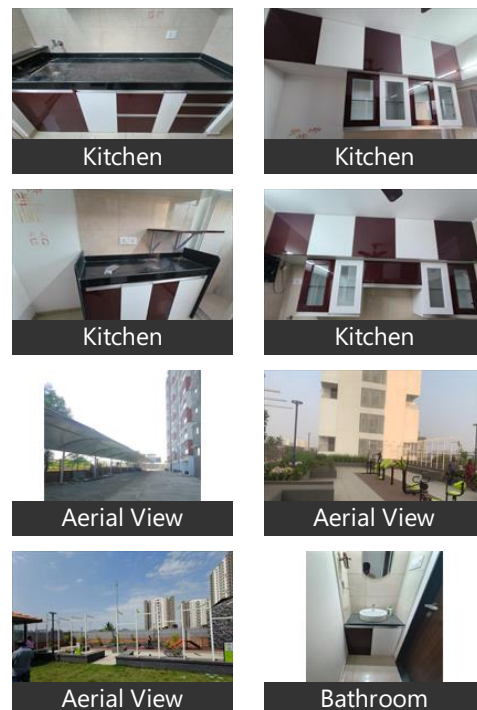

Hinjewadi Phase-1, Pune is rated 5 out of 10 based on 1 user reviews.

Disclaimer: The reviews are opinions of PropertyWala.com members, and not of PropertyWala.com.

Pictures

Explore

[Similar Properties](#)