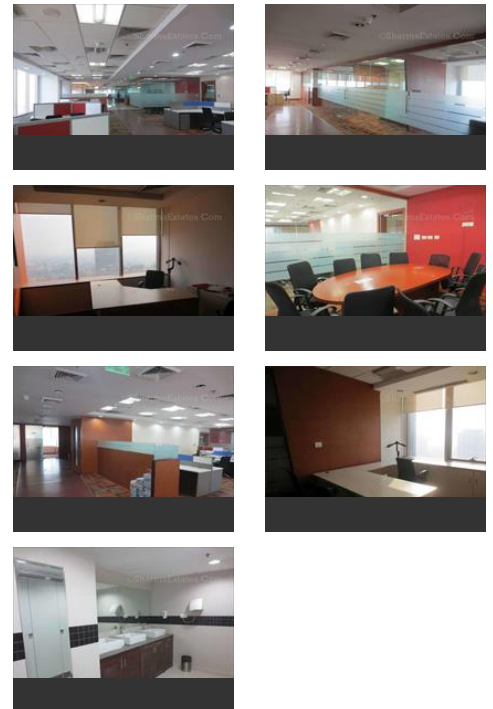

Pictures

Explore

[Similar Properties](#)

More Information

Report a problem with this listing

Is this property no longer available or has incorrect