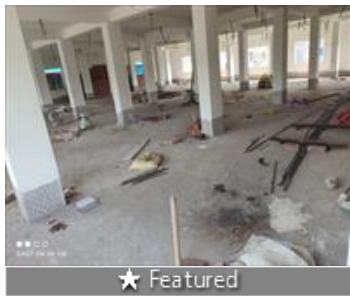

Warehouse / Godown for rent in Sonarpur, 24 Parganas South

1.4 lakh

★ Featured

Warehouse/ Godown Rent In Ramchandrapur Industrial Area

Ramchandrapur Industrial Area, Sonarpur, 24 Parganas S...

- Area: 10000 SqFeet
- Bathrooms: Four
- Floor: Ground
- Total Floors: Three
- Facing: East
- Furnished: Unfurnished
- Monthly Rent: 140,000
- Rate: 14 per SqFeet
- Age Of Construction: Under Construction
- Available: Immediate/Ready to move