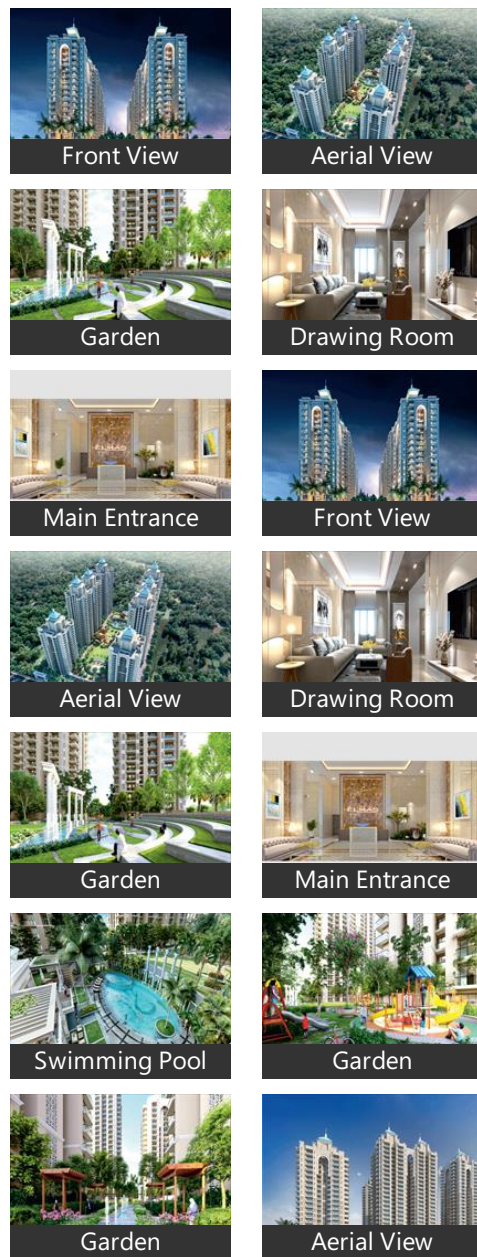

#### Shopping Centre

CH. Mahindra Singh Market (<1km), Amrapali Mall (<4km)

### Pictures

Side View

Elevation

Night View

Elevation

Amenities View

Garden

\* These pictures are of the project and might not represent the property