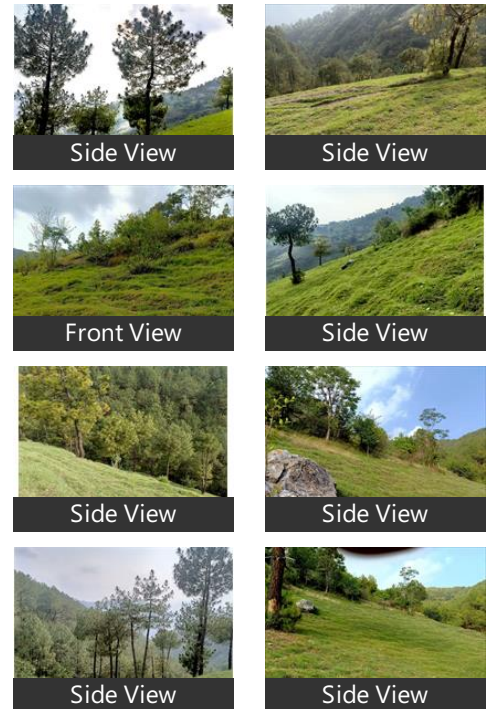

When you call, please mention that you saw this ad on PropertyWala.

Features

Land Features

- Clear Title
- Corner Plot

Location

Pictures

* Location may be approximate

Landmarks

Hotel

Upvan Villa-3 BHK Homestay (<1km), Ridge View Mashobra (<1km), Sipur Sojourn (<1km), Sundarban Cottages (<1km), Gables Complex-Mashobra (<1km), Summit Naldehra Grand Resort and S. Samarth Kasauli Hills Homestay (<1k.. Hotel Gables CLUB MAHINDRA (<1k... Ridge View by Adhi Group (<1km), Royal Ace (<1km), Livingstone Woodstays Villa (<1km), Manla Homes Resort (<1km), Sharma, Government Hospital (<1km), Gables Hotel (<2km), Garden Resort-Mashobra (<2km), Nature Life Homestay (<2km), The Jannat View (<2km), The Plumcove (<2km), Oyo Hotel (<2km), Ridge View-Jukaso (<2km), The Cloudberry (<2km), The Apricot (<2km), Sharma Destination-Shimla Rural (<2.. Mashobra Valley Resort by Upvan (<... Pines Fell (<2km), The Berry-Cove (<2km), Hotel Fairlawn-Naldehra Road (<2km. Himgiri-3 Bedroom Cottage (<2km), Mashobra Exotica (<2km), Upvan 3bhk Cottage (<2km), Mahasu House (<2km), The Happy Homestay (<2km), The Corner House by Vista Rooms (<.. Rustic Woodz (<3km), Oyo 4681 Snow Flake Cottage (<3km.. Violet Hill by Vista Rooms (<3km), Hotel Fair Lawns (<3km), Regenta Resort and Spa-Mashobra (<. Oberoi Wildflower Hall-Chharabra (<.. Himgiri Mashobra (<3km), Sevilla Grand (<3km), Hotel Snowflakes Shimla (<3km), Amar Cottage Fairlawn (<3km), Oyo Flagship 35976 Hotel Majestic (<.. Oyo 6138 Hotel Majestic Grand (<3km Hotel Woodrina-Dhalli (<3km), Sitapur Village Resort (<3km), Rock Heaven-Shimla Rural (<3km), Hotel Deepwoods (<3km), Hotel Wood Park-Dhalli (<3km), Oyo 30556 ABC B&B (Shere Punjab) ... Luuma Luxury Villa Mashobra (<3km.. Manla Greens by Upvan (<3km)