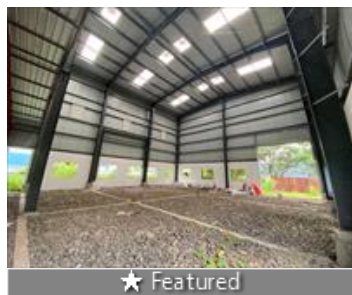

Industrial Building for rent in Patal Ganga, Navi Mumbai

75,000

★ Featured

Location Of The Premises: At Additional Patalganga MIDC

Pataganga, Patal Ganga, Navi Mumbai (Maharashtra)

- Area: 3000 SqFeet ▾
- Total Floors: One
- Lease Period: 1 Months
- Rate: 25 per SqFeet **+25%**
- Age Of Construction: Under Construction
- Available: Immediate/Ready to move
- Bathrooms: One
- Furnished: Semi Furnished
- Monthly Rent: 75,000

Description

Location of the Premises: At Additional Patalganga MIDC

Plot Area: 1,000 sq mtr

Carpet Area: 3,000 sq ft

Expected Rent: 75,000 /-

Facilities Available: 50 Hp Power , 24 X 7 MIDC Water Supply

When you contact us, please mention that you saw this ad on property wala