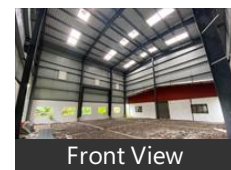

Industrial Building for rent in Patal Ganga, Navi Mumbai

75,000

★ Featured

Location Of The Premises: At Additional Patalganga MIDC

Pataganga, Patal Ganga, Navi Mumbai (Maharashtra)

- Area: 3000 SqFeet ▾
- Total Floors: One
- Lease Period: 1 Months
- Rate: 25 per SqFeet **+25%**
- Age Of Construction: Under Construction
- Available: Immediate/Ready to move
- Bathrooms: One
- Furnished: Semi Furnished
- Monthly Rent: 75,000

Description

Location of the Premises: At Additional Patalganga MIDC

Plot Area: 1,000 sq mtr

Carpet Area: 3,000 sq ft

Expected Rent: 75,000 /-

Facilities Available: 50 Hp Power , 24 X 7 MIDC Water Supply

When you contact us, please mention that you saw this ad on property wala

Please mention that you saw this ad on PropertyWala.com when you contact.

Location

* Location may be approximate

Landmarks

Nearby Localities

[Rasayni](#)

* All distances are approximate

Explore

[Similar Properties](#)

[Properties in Patal Ganga, Navi Mumbai](#)

[Projects in Navi Mumbai](#)

[Brokers in Navi Mumbai](#)

More Information

Advertiser Details

Scan QR code to get the contact info on your mobile

[View all properties by Unique Associates](#)

Pictures

Report a problem with this listing

Is this property no longer available or has incorrect information?

[Report it!](#)

Disclaimer: All information is provided by advertisers and should be verified independently before entering into any transaction. You may visit the relevant RERA website of your state to verify the details of this property. PropertyWala.com is only an advertising platform to help connect buyers and sellers and is not a party to any transactions, nor shall be responsible or liable to resolve any disputes between them.