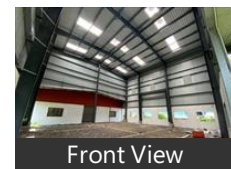

Front View

Front View

Report a problem with this listing

Is this property no longer available or has incorrect information?

[Report it!](#)

Disclaimer: All information is provided by advertisers and should be verified independently before entering into any transaction. You may visit the relevant RERA website of your state to verify the details of this property. PropertyWala.com is only an advertising platform to help connect buyers and sellers and is not a party to any transactions, nor shall be responsible or liable to resolve any disputes between them.