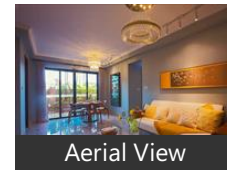

2 Bedroom Apartment / Flat for sale in Dokali Pada, Thane

1.15 crore

★ Featured

Spacious 2 BHK Flat For Sale In The ICON At Dhokali, Thane West

Dhokali, Thane West, Dokali Pada, Thane - 400607 (Mah...

- Area: 775 SqFeet ▾
- Bedrooms: Two
- Bathrooms: Two
- Floor: Sixteenth
- Total Floors: More than 20
- Facing: North East
- Furnished: Semi Furnished
- Transaction: New Property
- Price: 11,500,000
- Rate: 14,839 per SqFeet **+10%**
- Age Of Construction: Under Construction
- Possession: Within 5 Years

Description

Project Name: The ICON
Site Location: Dhokali, Thane West

Launching New Tower - Madison 3

Configuration: 2BHK Luxury (3 Balcony & Huge Utility Area)
Usable Area : 775 sq.ft
Price- Rs. 1.20 Cr
Possession - December 2025

Project Highlights

- ? 6.88 Acres Development
- ? Vaastu Compliant Spaces
- ? 9440 Sq.ft. Super Clubhouse
- ? SSGF Construction Technology
- ? Master Architect – Hafeez Contractor
- ? All Lifestyle Destinations Within 3 Km
- ? 20+ Lifestyle Amenities

Please mention that you saw this ad on PropertyWala.com when you contact.

Features

General

- Power Back-up
- Centrally Air Conditioned
- Room AC
- Lifts
- High Speed Internet
- Wi-Fi

Lot

- Balcony
- Basement

Exterior

- Reserved Parking
- Visitor Parking
- Independent Garage
- Servant Quarter

Maintenance

- Maintenance Staff
- Water Supply / Storage
- RO System
- Boring / Tube-well
- Rain Water Harvesting
- Waste Disposal

Location

Security

- Security Guards
- Electronic Security
- Intercom Facility
- Fire Alarm

Interior

- Woodwork
- Modular Kitchen
- Marble Flooring
- Wooden Flooring
- Fly Proofing
- Feng Shui / Vaastu Compliant

Recreation

- Swimming Pool
- Park
- Fitness Centre / GYM
- Club / Community Center

Advertiser Details