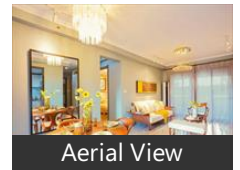

2 Bedroom Apartment / Flat for sale in Dokali Pada, Thane

1.15 crore

★ Featured

Spacious 2 BHK Flat For Sale In The ICON At Dhokali, Thane West

Dhokali, Thane West, Dokali Pada, Thane - 400607 (Mah...

- Area: 775 SqFeet ▾
- Bedrooms: Two
- Bathrooms: Two
- Floor: Sixteenth
- Total Floors: More than 20
- Facing: North East
- Furnished: Semi Furnished
- Transaction: New Property
- Price: 11,500,000
- Rate: 14,839 per SqFeet **+10%**
- Age Of Construction: Under Construction
- Possession: Within 5 Years

Description

Project Name: The ICON
Site Location: Dhokali, Thane West

Launching New Tower - Madison 3

Configuration: 2BHK Luxury (3 Balcony & Huge Utility Area)
Usable Area : 775 sq.ft
Price- Rs. 1.20 Cr
Possession - December 2025

Project Highlights

- ? 6.88 Acres Development
- ? Vaastu Compliant Spaces
- ? 9440 Sq.ft. Super Clubhouse
- ? SSGF Construction Technology
- ? Master Architect – Hafeez Contractor
- ? All Lifestyle Destinations Within 3 Km
- ? 20+ Lifestyle Amenities

Please mention that you saw this ad on PropertyWala.com when you contact.

Features

General

- Power Back-up
- Centrally Air Conditioned
- Room AC
- Lifts
- High Speed Internet
- Wi-Fi

Lot

- Balcony
- Basement

Exterior

- Reserved Parking
- Visitor Parking
- Independent Garage
- Servant Quarter

Maintenance

- Maintenance Staff
- Water Supply / Storage
- RO System
- Boring / Tube-well
- Rain Water Harvesting
- Waste Disposal

Location

Security

- Security Guards
- Electronic Security
- Intercom Facility
- Fire Alarm

Interior

- Woodwork
- Modular Kitchen
- Marble Flooring
- Wooden Flooring
- Fly Proofing
- Feng Shui / Vaastu Compliant

Recreation

- Swimming Pool
- Park
- Fitness Centre / GYM
- Club / Community Center

Advertiser Details