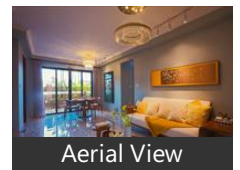

2 Bedroom Apartment / Flat for sale in Dokali Pada, Thane

1.15 crore

★ Featured

Spacious 2 BHK Flat For Sale In The ICON At Dhokali, Thane West

Dhokali, Thane West, Dokali Pada, Thane - 400607 (Mah...

- Area: 775 SqFeet ▾
- Bedrooms: Two
- Bathrooms: Two
- Floor: Sixteenth
- Total Floors: More than 20
- Facing: North East
- Furnished: Semi Furnished
- Transaction: New Property
- Price: 11,500,000
- Rate: 14,839 per SqFeet **+10%**
- Age Of Construction: Under Construction
- Possession: Within 5 Years

Description

Project Name: The ICON
Site Location: Dhokali, Thane West

Launching New Tower - Madison 3

Configuration: 2BHK Luxury (3 Balcony & Huge Utility Area)
Usable Area : 775 sq.ft
Price- Rs. 1.20 Cr
Possession - December 2025

Project Highlights

- ? 6.88 Acres Development
- ? Vaastu Compliant Spaces
- ? 9440 Sq.ft. Super Clubhouse
- ? SSGF Construction Technology
- ? Master Architect – Hafeez Contractor
- ? All Lifestyle Destinations Within 3 Km
- ? 20+ Lifestyle Amenities

Please mention that you saw this ad on PropertyWala.com when you contact.

Features

General

- Power Back-up
- Centrally Air Conditioned
- Room AC
- Lifts
- High Speed Internet
- Wi-Fi

Lot

- Balcony
- Basement

Exterior

- Reserved Parking
- Visitor Parking
- Independent Garage
- Servant Quarter

Maintenance

- Maintenance Staff
- Water Supply / Storage
- RO System
- Boring / Tube-well
- Rain Water Harvesting
- Waste Disposal

Location

Security

- Security Guards
- Electronic Security
- Intercom Facility
- Fire Alarm

Interior

- Woodwork
- Modular Kitchen
- Marble Flooring
- Wooden Flooring
- Fly Proofing
- Feng Shui / Vaastu Compliant

Recreation

- Swimming Pool
- Park
- Fitness Centre / GYM
- Club / Community Center

Advertiser Details