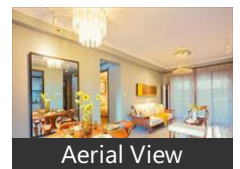

2 Bedroom Apartment / Flat for sale in Dokali Pada, Thane

1.15 crore

★ Featured

Spacious 2 BHK Flat For Sale In The ICON At Dhokali, Thane West

Dhokali, Thane West, Dokali Pada, Thane - 400607 (Mah...

- Area: 775 SqFeet ▾
- Bedrooms: Two
- Bathrooms: Two
- Floor: Sixteenth
- Total Floors: More than 20
- Facing: North East
- Furnished: Semi Furnished
- Transaction: New Property
- Price: 11,500,000
- Rate: 14,839 per SqFeet **+10%**
- Age Of Construction: Under Construction
- Possession: Within 5 Years

Description

Project Name: The ICON
Site Location: Dhokali, Thane West

Launching New Tower - Madison 3

Configuration: 2BHK Luxury (3 Balcony & Huge Utility Area)
Usable Area : 775 sq.ft
Price- Rs. 1.20 Cr
Possession - December 2025

Project Highlights

- ? 6.88 Acres Development
- ? Vaastu Compliant Spaces
- ? 9440 Sq.ft. Super Clubhouse
- ? SSGF Construction Technology
- ? Master Architect – Hafeez Contractor
- ? All Lifestyle Destinations Within 3 Km
- ? 20+ Lifestyle Amenities

Please mention that you saw this ad on PropertyWala.com when you contact.

Features

General

- Power Back-up
- Centrally Air Conditioned
- Room AC
- Lifts
- High Speed Internet
- Wi-Fi

Lot

- Balcony
- Basement

Exterior

- Reserved Parking
- Visitor Parking
- Independent Garage
- Servant Quarter

Maintenance

- Maintenance Staff
- Water Supply / Storage
- RO System
- Boring / Tube-well
- Rain Water Harvesting
- Waste Disposal

Location

Security

- Security Guards
- Electronic Security
- Intercom Facility
- Fire Alarm

Interior

- Woodwork
- Modular Kitchen
- Marble Flooring
- Wooden Flooring
- Fly Proofing
- Feng Shui / Vaastu Compliant

Recreation

- Swimming Pool
- Park
- Fitness Centre / GYM
- Club / Community Center

Advertiser Details