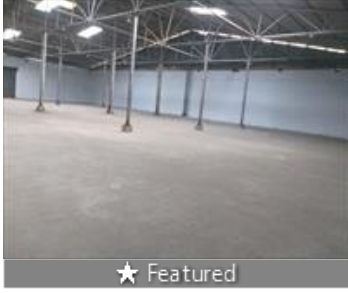

Warehouse / Godown for rent in Chamrail, Howrah

2.25 lakhs

★ Featured

Warehouse/Godown/Factory For Rent In Chamrail, Howrah

Chamrail, Chamrail, Howrah - 711203 (West Bengal)

- Area: 15000 SqFeet ▼
- Bathrooms: Four
- Floor: Ground
- Total Floors: One
- Facing: South
- Furnished: Unfurnished
- Lease Period: 24 Months
- Monthly Rent: 225,000
- Rate: 15 per SqFeet +5%
- Age Of Construction: 1 Years
- Available: Immediate/Ready to move

Advertiser Details

Win World Real Estate
Mr. Jia
General Manager
Panchla, Howrah
mob: 8282808082
tel: 9836140332
mail: jia.winworld@gmail.com
www.propertywala.com/win-world-real-estate

Scan QR code to get the contact info on your mobile
[View all properties by Win World Real Estate](#)

Description

15000 Sq.Ft. Warehouse/Godown/Factory for rent near Chamrail, Howrah, with dock level and double height close to NH-6, Bombay Road , with facility for Heavy vehicle parking, 24 hour water and power supply , Security, Vaastu Compliant, Labour quarter, Toilet, Washroom and many other modern amenities . The property is in the prime industrial belt of Howrah. An ideal purpose for Manufacturing or Small Scale Industry (SSI unit), Medical Store Room or Storage for FMCG. Sufficient space for loading/unloading, Kolkata is 30 minutes drive and railway station is also nearby.

When you call, please mention that you saw this ad on PropertyWala.com.

Features

General

- Power Back-up
- High Speed Internet
- Wi-Fi

Lot

- Corner Location

Maintenance

- Maintenance Staff
- Water Supply / Storage
- Waste Disposal

Security

- Security Guards
- Electronic Security
- Fire Alarm

Exterior

- Reserved Parking
- Visitor Parking

Location

* Location may be approximate

Landmarks

Transportation

Helicopter landing (<8km), Dumurjola Heli Copter Ground (<8km) Dumurjala Helipad (<8km), Helipad (<8km), Dumurjala Stadium Heliport (<8km), Gati - kwe private Ltd (<12km)

Shopping

Ration Shop (<12km), Shibu Grocery Store (<4km), Dharmatala Consumers Co-Operativ...
Jai Bhawani Provision Store (<8km), Tata Sky Ltd (<8km), Aleek Das Stores (<8km),
KK SuperMart Fazir Bazaar (<10km), Lok Nath Shop (<11km), Yashi Shop (<12km), Surti Farsaan Mart (<12km),
Gopal Pen Mart (<12km), Kuttus snacks (<12km), Gaffar, Sushil, G MAX APPLIANCES (<14km),
Annapurna Bhandar (<14km), Marvel Emterprise (<10km)

Offices

Howrah Town Hall (<10km), Bandhan (<12km), Wasim Khan & Aliya Khan (<2km),
Sampriti Bhavan Bhattanagar (<4km), Raaj Khan Complex (<4km), KISHORI BHAVAN (<8km),

Pictures