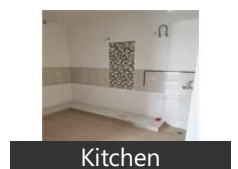

3 Bedroom Apartment / Flat for sale in Purvanchal Royal City, Sector Chi,... 2 crores

3 BHK Flat For Sale Purvanchal Royal City , Sector Chi Greater Noida

Purvanchal Royal City, Sector Chi, Greater Noida - 20130...

- Project/Society: [Purvanchal Royal City](#)
- Area: 1970 SqFeet ▾
- Bedrooms: Three
- Bathrooms: Three
- Floor: Second
- Total Floors: More than 20
- Facing: North
- Furnished: Semi Furnished
- Transaction: Resale Property
- Price: 20,000,000
- Rate: 10,152 per SqFeet +40%
- Age Of Construction: 5 Years
- Possession: Immediate/Ready to move

Advertiser Details

Bright Eyes Realty Team
Nithin Rastogi

0
Shahdara, New Delhi

Mobile: 9818003874

Phone:

Email:

www.propertywala.com/bright-eyes-rea

Scan QR code to get the contact info on your mobile
[View all properties by Bright Eyes Realty Team](#)

Description

3 BHK Flat for sale Purvanchal Royal City , Sector Chi greater Noida

When you call, don't forget to mention that you found this ad on PropertyWala.com.

Features

General

- Power Back-up
- Lifts
- Wi-Fi

Lot

- Balcony
- Corner Location
- Park Facing

Exterior

- Reserved Parking

Maintenance

- Maintenance Staff
- Water Supply / Storage
- RO System
- Water Softner
- Boring / Tube-well
- Rain Water Harvesting
- Waste Disposal

Location

* Location may be approximate

Landmarks

Restaurants & Cafes