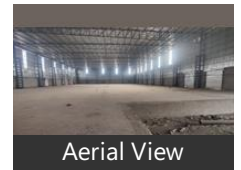

Aerial View