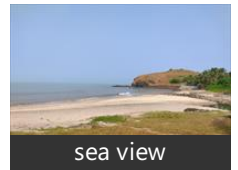

Accommodation

Pictures