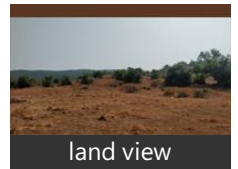

Accommodation

Pictures