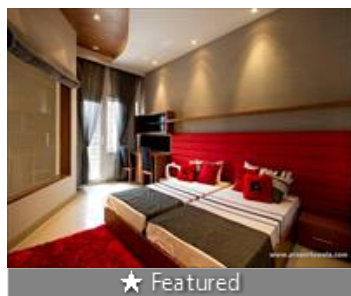

3 Bedroom Apartment / Flat for sale in Sushma Belleza, Mamta Enclave, ... 1.59 crore

★ Featured

3 Bedroom Apartment For Sale In Maya Garden City, Zirakpur

Sushma Belleza, Mamta Enclave, Zirakpur - 123456 (Cha...

- Project/Society: [Sushma Belleza](#)
- Area: 2300 SqFeet ▾
- Bedrooms: Three
- Bathrooms: Three
- Transaction: New Property
- Price: 15,900,000
- Rate: 6,913 per SqFeet +70%
- Age Of Construction: 1 Years
- Possession: Immediate/Ready to move