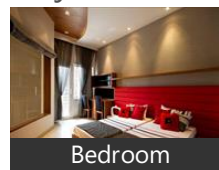

Project Pictures

* These pictures are of the project and might not represent the property