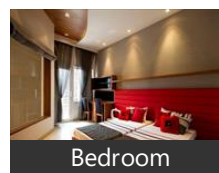

3 Bedroom Apartment / Flat for sale in Sushma Belleza, Mamta Enclave, ... 1.59 crore

★ Featured

3 Bedroom Apartment For Sale In Maya Garden City, Zirakpur

Sushma Belleza, Mamta Enclave, Zirakpur - 123456 (Cha...

- Project/Society: [Sushma Belleza](#)
- Area: 2300 SqFeet ▾
- Bedrooms: Three
- Bathrooms: Three
- Transaction: New Property
- Price: 15,900,000
- Rate: 6,913 per SqFeet +70%
- Age Of Construction: 1 Years
- Possession: Immediate/Ready to move

Advertiser Details

Prop-Keys Consulting
Subodh Semwal

Sector 90, Noida
mob: 8054269729
tel:
mail:
www.propertywala.com/prop-keys-consulting

Scan QR code to get the contact info on your mobile
[View all properties by Prop-Keys Consulting Pvt. Ltd.](#)

Description

Sushma Belleza by Sushma Group located at Maya Garden City , Zirakpur is the true masterpiece of architecture designing and execution. The project is spread over 2300 sq ft comprising 3 bhk apartments . The project is equipped with key amenities including a swimming pool, children's play area, gymnasium , indoor games, etc & well connected with other parts of the city, and has all the basic utilities nearby.

RERA ID : PBRERA-SAS79-PR0680

Amenities:

- Garage
- Bathroom
- Kitchen
- Balcony
- Swimming Pool
- Jogging Track
- Park
- Gym
- Security
- Car Parking
- Club House
- Swimming Pool
- Indoor and Outdoor Games

When you call, don't forget to mention that you saw this ad on PropertyWala.com.

Features

General

- Power Back-up ■ Centrally Air Conditioned ■ Lifts
- Wi-Fi

Lot

- Balcony

Exterior

- Visitor Parking

Maintenance

- Maintenance Staff ■ Water Supply / Storage
- Water Softner ■ Rain Water Harvesting
- Waste Disposal

Location

Security

- Security Guards ■ Electronic Security
- Intercom Facility

Interior