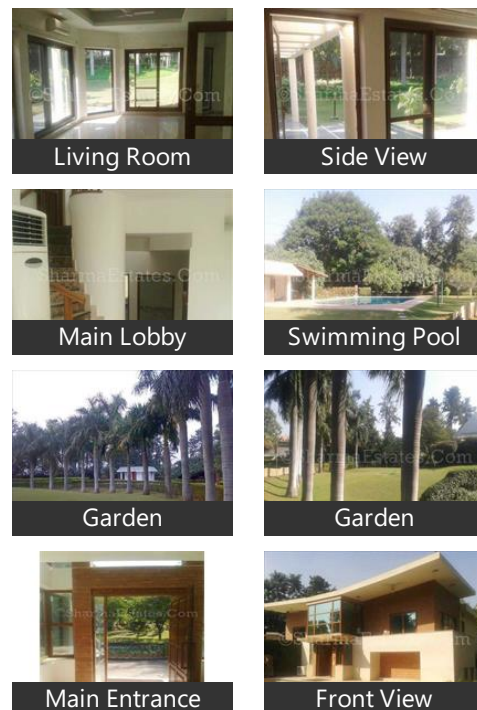

4 Bedroom Farm House for rent in Rajokri, New Delhi

9 lakhs

★ Featured

4 BHK Duplex Farmhouse For Lease/ Rent In The Greens Rajokari New Delhi, Near IGI Airport Delhi

The Greens, Rajokari Near Westend Greens, Rajokri, New...

- Area: 7000 SqFeet ▼
- Bedrooms: Four
- Bathrooms: Four
- Total Floors: Two
- Facing: East
- Furnished: Semi Furnished
- Lease Period: 36 Months
- Monthly Rent: 900,000
- Rate: 129 per SqFeet +50%
- Age Of Construction: 1 Years
- Available: Immediate/Ready to move

Description

A luxurious farmhouse reserved for the select few, Ideal for Embassies/ Mnc's, Big Corporate. This is a brand new luxury farm house set on a sprawling, Lush plot of 2.5 acres, In the prestigious THE Greens of Rajokri. This farmhouse has a built-Up area of over 7,000 sq.ft. and comprises of four large bedrooms with attached bathrooms and walk-In closets. Rich neighborhood surroundings , 15 minutes drive from gurgaon and 5-7 minutes drive from international airport , Having duplex 4 bedrooms with attached bathrooms , Large drawing & dining space , big lobby , Modular kitchen , Large swimming pool , Servant quarters , Lush green landscape.

Please mention that you found this ad on PropertyWala.com when you call.

Features

General

- Power Back-up
- Centrally Air Conditioned
- Room AC

Lot

- Private Terrace
- Balcony
- Private Garden
- Park Facing

Exterior

- Reserved Parking
- Visitor Parking
- Independent Garage
- Servant Quarter

Maintenance

- Maintenance Staff
- Water Supply / Storage
- RO System
- Water Softner
- Boring / Tube-well
- Rain Water Harvesting
- Waste Disposal

Security

- Security Guards
- Intercom Facility
- Fire Alarm

Interior

- Woodwork
- Modular Kitchen
- Marble Flooring
- Wooden Flooring
- Feng Shui / Vaastu Compliant

Recreation