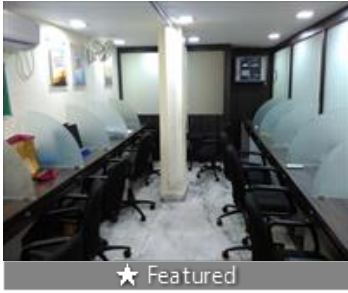

Office Space for rent in R B Connector, Kolkata

50,000

★ Featured

Fully Furnished Office Space Rent On Road RASHBIHARI Connector

RASHBIHARI Connector On Road, R B Connector, Kolkata...

- Area: 1500 SqFeet ▼
- Floor: Ground
- Total Floors: Four
- Furnished: Furnished
- Monthly Rent: 50,000
- Rate: 33 per SqFeet **-40%**
- Available: Immediate/Ready to move

[View all properties by Houseaa Reality](#)

Description

Fully furnished office space for rent on road RASHBIHARI connector,, Boss cabin conference room workstation,, fully AC accommodation,, one pantry,, on road visitor parking,, lift CCTV cameras ,, th