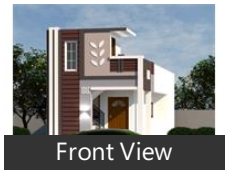

Residential Plot / Land for sale in Mecheri, Salem

10 lakhs

Residential Plot For Sale In Salem

Mahalakshmi Garden Kamanery, Aranganur, Mecheri, Sal...

- Area: 1000 SqFeet ▾ ■ Facing: East
- Transaction: New Property ■ Price: 1,000,000
- Rate: 1,000 per SqFeet **-80%**
- Possession: Immediate/Ready to move

Advertiser Details

Kasthuri Kasthuri
Real Estate Builder

Mecheri, Salem
mob: 9176697374
tel: 6383015917
mail:
www.propertywala.com/U90940496

Scan QR code to get the contact info on your mobile

Description

MAHALAXMI GARDEN @ KAMANERY ,MECHERI
NEAR BY KAMANERY BYEPASS ROAD
DTCP Approval & TN RERA Registration Project.
Down Payment OF Rs:1L Only
EMI Available , Bank Loan Upto 90% available
Near by Railway station, Bus stop.
Industrial Area just 2 km .
Individual house & Individual plot
Near by temple and market Available

Please mention that you found this ad on PropertyWala.com when you call.

Features

Land Features

- Plot Boundary Wall ■ Society Boundary Wall
- Corner Plot ■ Adjacent to Main Road
- Water Connection ■ Electric Connection
- Close to Hospital ■ Close to School
- Close to Shopping Center/Mall

Location

* Location may be approximate

Landmarks

Hospitals & Clinics

Aranganur Primary Heallth Sub Cent... Arunlakshmi Speciality Clinic (<3km), Marakkottai TB Clinic (<3km), Government Hospital-ER (<4km), Government Hospital (<4km), Primary Health Care Center Chiratha... Semmandapatti Primary Heallth Sub... Olaipatti TB Clinic (<5km), Lakshmi Clinic (<5km), Government Sidha Hospital Semman.. Primary Health Center Bukkampanthi (.. Primary Health Care Center Panjukul...

Restaurant & Shops