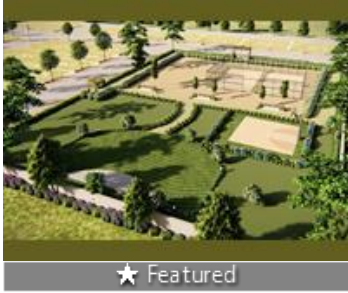

Residential Plot / Land for sale in Siri Malle Magical Springs, Sadahalli, Ba.. 1.4 crore

★ Featured

Residential Plot For Sale In Bangalore

Siri Malle Magical Springs, Sadahalli, Bangalore - 56001...

- Project/Society: [Siri Malle Magical Springs](#)
- Area: 2400 SqFeet ▾ ■ Facing: East
- Transaction: New Property ■ Price: 14,000,000
- Rate: 5,833 per SqFeet + 10%
- Possession: Immediate/Ready to move

Description

Residential plot for sale in Bangalore

Please mention that you found this ad on PropertyWala.com when you call.

Features

Land Features

- Clear Title ■ Freehold Land ■ Plot Boundary Wall
- Society Boundary Wall ■ Corner Plot
- Feng Shui / Vaastu Compliant
- Club / Community Center ■ Adjacent to Main Road
- Park/Green Belt Facing ■ Water Connection
- Electric Connection ■ Close to Hospital
- Close to School ■ Close to Shopping Center/Mall