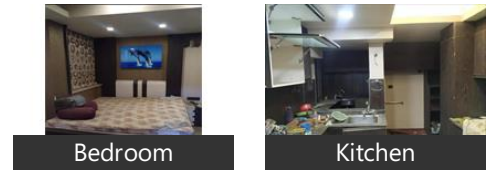

Pictures

When you contact, don't forget to mention that you found this ad on PropertyWala.com.

Features

1. **General**
2. Power Back-up
   - Lifts
3. **Interior**
4. Modular Kitchen
5. **Maintenance**
6. Water Supply / Storage

1. **Lot**
2. Balcony
3. **Exterior**
4. Reserved Parking

Location

* Location may be approximate

Landmarks

ATM/Bank/Exchange

Bank Of India (<0.5km), Central Bank of India (<0.5km), Central Bank of India-Lalpur (<0.5km.. Bank of India-Kantatoli (<0.5km), Union Bank of India (<0.5km), ICICI Bank (<0.5km), Bandhan Bank-Ranchi (<0.5km), Punjab National Bank (<1km), Axis Bank-Ashok Nagar (<1km), Canara Bank-L K C R M (<1km), HDFC Bank-Kantatoli (<1km), Indian Overseas Bank-Shanti Nagar (... Axis Bank (<1km), HDFC Bank (<1km), State Bank of India (<1km)

Hospitals & Clinics

Rana Magneto Therapy Centre (<0.5... Ranchi Surgical Centre (<0.5km), Ali Surgicare Centre (<0.5km), Dr. B. Doja Clinic (<0.5km), The Glide Health Clinic (<0.5km), New Ansu Medical Hall (<0.5km), Surya Clinic (<0.5km), Path Kind Labs (<0.5km), Sushruta Dentalaya (<0.5km), Ancient Modern (<0.5km), Cureness 360 (<0.5km), City Cable (<0.5km), Capital Hospital & Research Centre-E.. Capital Hospital & Research Centre (... DR. M. D. Ali (<0.5km), Healthmap Diagnostics Pvt Limited (...)