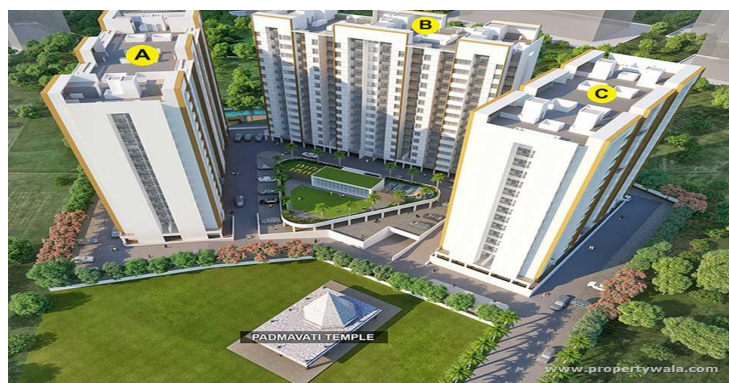

Majestique Mrugavarsha - Dhayari, Pune

Exhibiting a balance of modern architecture and aesthetics

Majestique Mrugavarsha is presented by Majestique Landmarks at Sinhadgad Road, Dhayari, Pune offers residential project that hosts 1 & 2 BHK apartment with good features

- Project ID: J396511118
- Builder: Majestique Landmarks
- Location: Majestique Mrugavarsha, Sinhadgad Road, Dhayari, Pune - 411041 (Maharashtra)
- Completion Date: Dec, 2024
- Status: Started

Description

Majestique Mrugavarsha by Majestique Landmarks located at Sinhadgad Road, Dhayari, Pune fast developing project close to major schools, colleges, hospitals, and shopping malls ensuring that your daily life is convenient and hassle-free. The project is spread over 5 acres comprising of 1& 2 BHK apartments. The project is equipped with key amenities including swimming pool, children's play area, gymnasium, landscape garden etc & well connected with other parts of city and has all the basic utilities nearby.

Majestique Landmarks began its existence as a textile company. Eventually the business grew to include production facilities at Surat, Varanasi, Bengaluru and Mumbai, and 30 retail outlets – collectively measuring over 3 lakh sq. ft. – in all the major cities of Maharashtra. In 2007, the company diversified into the real estate sector, with residential projects in Pune, at Hadapsar and Market Yard. The success of the projects prompted a full scale thrust into construction through a variety of residential developments across the city, each aimed at a specific demographic.