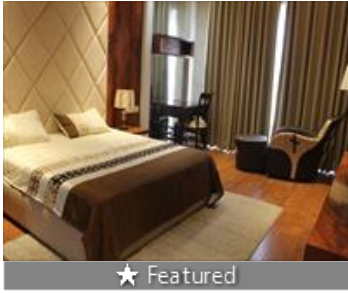

3 Bedroom Apartment / Flat for sale in MB Beverly Golf Avenue, Sector 6.. 1.27 crore

★ Featured

**Beverly Golf Avenue Apartment In Mohali**  
MB Beverly Golf Avenue, Sector 65, Mohali - 160047 (Ch...

- Project/Society: [MB Beverly Golf Avenue](#)
- Area: 2072 SqFeet ▾
- Bedrooms: Three
- Bathrooms: Three
- Floor: First
- Total Floors: Eleven
- Facing: East
- Furnished: Semi Furnished
- Transaction: New Property
- Price: 12,667,000
- Rate: 6,113 per SqFeet
- Age Of Construction: Under Construction
- Possession: Within 6 Months