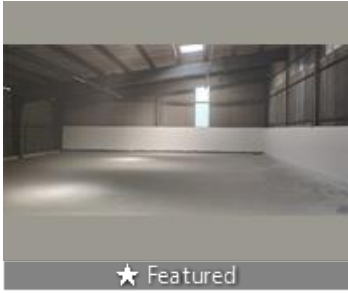

Warehouse / Godown for rent in E M Bypass, Kolkata

3 lakhs

★ Featured

COMMERCIAL PROPERTY FOR RENT

EM Bypass Ruby, E M Bypass, Kolkata - 700150 (West Be...

- Area: 10000 SqFeet ▼
- Bathrooms: Three
- Lease Period: 36 Months
- Monthly Rent: 300,000
- Rate: 30 per SqFeet +10%
- Age Of Construction: 3 Years

Description

Warehouse godown rent 10000 sf Commercial property for rent electricity available 440 electric connection 40 feet road water connection 20 km distance airport 5 Kimi distance railway station very nice location for business purpose in West Bengal

When you call, please mention that you saw this ad on PropertyWala.com.

Features

Security

- Security Guards

Exterior

- Reserved Parking

Land Features

- Clear Title
- Freehold Land
- Plot Boundary Wall
- Feng Shui / Vaastu Compliant
- Adjacent to Main Road
- Close to School

Location

* Location is approximate

Locality Reviews

E M Bypass, Kolkata

E M Bypass has 4 lanes and the lanes are being doubled for faster traffic flow. Well connected to all parts of the city through local & long distance buses. The bypass is lined with international / reputed schools, large multi specialty hospitals, bus terminus , restaurants, local markets etc which enables residents around the bypass to access all kinds of facilities that he/she may require for his/her family in daily life.

Pros:

- Buses connect all part of the city with this location
- Schools, Hospital & Railway station easily accessible thru buses, cycle rickshaws

Cons:

- Auto connectivity is next to none
- Shopping malls etc about 3 kms away

Posted: Nov 20, 2014 by Prabal Sen

E M Bypass, Kolkata is rated 5 out of 10 based on 1 user reviews.

Disclaimer: The reviews are opinions of PropertyWala.com members, and not of PropertyWala.com.

Advertiser Details

Houseaa Reality
Bhairab Sanyal
Sales Director

R B Connector, Kolkata
mob: 8282862636
tel: 8276022888
mail: houseaa1@gmail.com
www.propertywala.com

Scan QR code to get the contact info on your mobile

[View all properties by Houseaa Reality](#)

Pictures

Explore

[Similar Properties](#)

[Properties in E M Bypass, Kolkata](#)

More Information

Report a problem with this listing

Is this property no longer available or has incorrect information?

[Report it!](#)