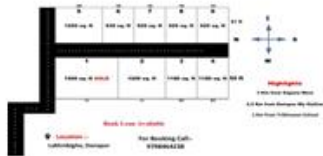

Residential Plot / Land for sale in Danapur-Khagaul Road area, Patna

60 - 80 lacs

Residential Plot For Sale In Patna

Lakhnibigha, Danapur-Khagaul Road, Patna - 801530 (Bi...

- Area: 1361 SqFeet ▾ ■ Facing: North
- Transaction: New Property ■ Price: 60 - 80 lacs
- Possession: Immediate/Ready to move

Floor Plans

Site Plan

* Location may be approximate

Landmarks

Nearby Localities

[Saguna More](#)

* All distances are approximate

Locality Reviews