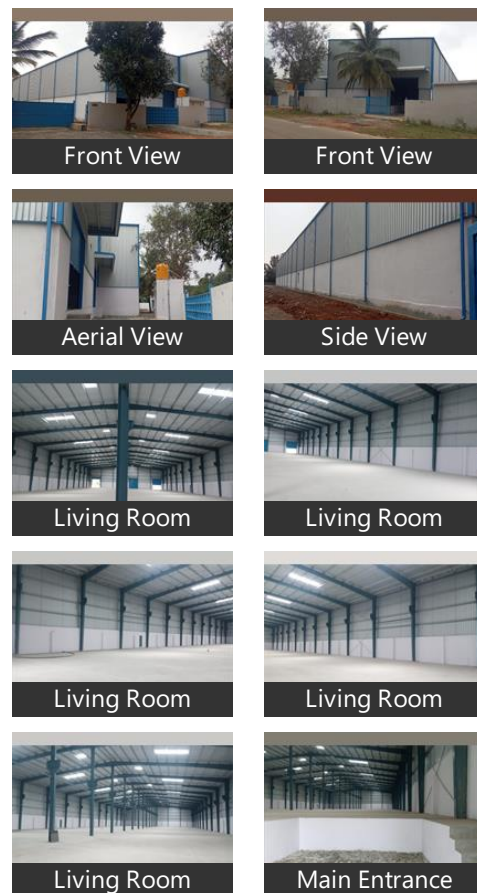

Warehouse / Godown for rent in Malur, Bangalore

6.88 lakhs

Warehouse / Godown For Rent In Malur

Malur IND, Malur, Bangalore - 560095 (Karnataka)

- Area: 43000 SqFeet
- Bathrooms: Four
- Floor: Ground
- Total Floors: One
- Facing: East
- Furnished: Unfurnished
- Lease Period: 12 Months
- Monthly Rent: 688,000
- Rate: 16 per SqFeet
- Age Of Construction: 5 Years
- Available: Immediate/Ready to move

Advertiser Details

Scan QR code to get the contact info on your mobile
[View all properties by Zion Enterprises](#)

Description

FEATURES

- •Clear Height: 8m
- •Floor Area: 43,000 Sq. Ft
- •Flooring: VDF with Steel and M20 Concrete
- •Floor Load: 4 ~ 5 Tons/sqm
- •Type of Structure: PEB Steel Structure
- •Power: Lighting
- •Docking: 1.2m above ground level, set back on docking side with canopy.
- •Sky Lighting: 5% of roof area.
- •Layout: 60% ground coverage with sufficient all-around setbacks and parking facilities.

ADVANTAGE

- •Clear boundary with compound wall of 7 feet height all around.
- •Security room.
- •Close proximity to Central Bangalore, International airport Cargo Road, Outer Ring Road, National Highways (NH-4, NH-7), Old Madras Road and Inland Container Depot (ICD).
- •Industry Standards followed for Grade A warehouse space, Forklifts can be used within the warehouse.
- •Toilets and labour quarters.
- •Clear title with Single ownership.

SUITABLE FOR

- •E-Commerce Warehouse and Distribution Center.
- •FMCG Warehouse and Distribution Center.
- •Logistics Warehouse.
- •Furniture Warehouse.
- •Warehousing for any company which needs storage space close to the city.

When you call, don't forget to mention that you saw this ad on PropertyWala.com.

Features

General

- Power Back-up

Lot

- Private Garden
- Basement
- Corner Location
- Park Facing

Maintenance