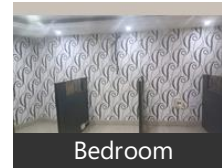

Office Space for rent in Sujata Chowk, Ranchi

25,000

OFFICE FOR RENT

Sujata PP Compound, Sujata Chowk, Ranchi - 360001 (Jh...

- Area: 613 SqFeet ▾
- Bathrooms: One
- Floor: First
- Total Floors: Two
- Facing: East
- Furnished: Furnished
- Lease Period: 11 Months
- Monthly Rent: 25,000
- Rate: 41 per SqFeet +5%
- Age Of Construction: 5 Years
- Available: Immediate/Ready to move

Advertiser Details

Aashayana Star Properties

Aashayana Star Properties (Owner Pradip Gupta)
Broker

Hinoo, Ranchi
mob: 9507122555
tel: +91-651-2252423
mail: aashayanaproperties@gmail.com
propertywala.com/aashayana-star-properties

Scan QR code to get the contact info on your mobile
[View all properties by Aashayana Star Properties](#)

Description

Office space available space for rent at Sujata PP Compound

Total sq ft 613

Washroom 1

Rate 25+3k maintenance (2 month advanced)

Lift available

Parking available

Floor 4th

Guard available, water 24 hour and generator

When you contact, don't forget to mention that you saw this ad on PropertyWala.com.

Features

General

- Power Back-up
- Centrally Air Conditioned

Maintenance

- Maintenance Staff
- Water Softner

Exterior

- Reserved Parking
- Visitor Parking

Location

* Location may be approximate

Landmarks

Restaurant & Shops