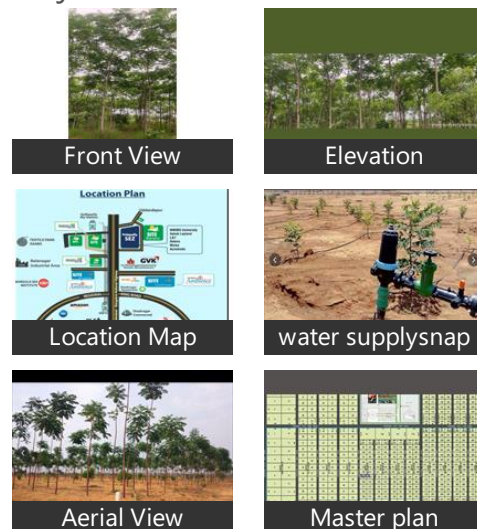

Project Pictures

* These pictures are of the project and might not represent the property

Explore

[Similar Properties](#)

More Information

Report a problem with this listing

Is this property no longer available or has incorrect