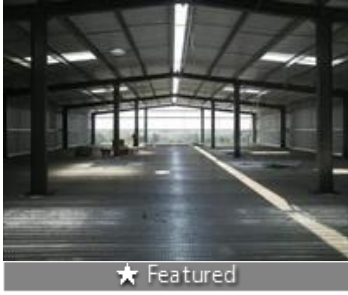

Warehouse / Godown for rent in E M Bypass Extension, Kolkata

80,000

★ Featured

Warehouse Godown For Rent

West Bengal, E M Bypass Extension, Kolkata - 700108 (W..

- Area: 3000 SqFeet ▼
- Bathrooms: Four
- Floor: Ground
- Total Floors: One
- Facing: South East
- Furnished: Unfurnished
- Lease Period: 60 Months
- Monthly Rent: 80,000
- Rate: 27 per SqFeet **+10%**
- Age Of Construction: 5 Years