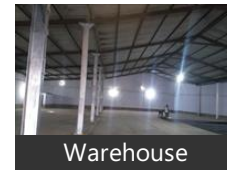

Pictures

Warehouse