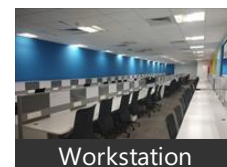

Office Space for rent in Balewadi, Pune

5.3 lakhs

★ Featured

Furnished Office Available For Lease In Prime Location Of Balewadi , Pune

Balewadi , Pune, Balewadi, Pune - 410045 (Maharashtra)

- Area: 6230 SqFeet
- Bathrooms: Four
- Floor: Fourth
- Total Floors: Twelve
- Facing: East
- Furnished: Furnished
- Lease Period: 24 Months
- Monthly Rent: 530,000
- Rate: 85 per SqFeet
- Age Of Construction: 5 Years
- Available: Immediate/Ready to move

Advertiser Details

Sandeep Rathore
Property Agent / Broker / Consultant

mob: 9907514400

tel:

mail: searchproperties44@gmail.com

www.propertywala.com/adcon-realty

Scan QR code to get the contact info on your mobile

[View all properties by Adcon Realty](#)

Description

"Your Vision , Our Expertise", Manage Your Work from our excellent office , Where Every Detail Reflects Excellence.

Experience Hassle free work at our Fully Furnished Commercial Office on Balewadi , Pune. With 6,230 sq. ft of space , it's got 80 Workstations , 3 Cabins , Reception with Waiting Area , Conference Room , Meeting Room , Pantry , Server room , Private Male and Female Washroom.

Our place is Well maintained, with Ample Parking , Comfy sofas in the Reception , Fully Air conditioning and High speed internet.

Perfect for your business needs!

For more info, just click on Contact button!

Adcon Realty at Your Service, Call Now!

Don't forget to mention that you saw this ad on PropertyWala.com, when you call.

Location

Pictures

* Location may be approximate

Landmarks

Nearby Localities

[Pimple Nilakh](#), [Baner](#), [Pimple Saudagar](#), [Baner Village](#), [Mahalunge](#), [Wakad](#), [Rahatani](#), [New Sangvi](#)

* All distances are approximate

Locality Reviews

Balewadi, Pune