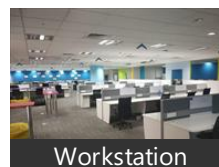

Location

Pictures