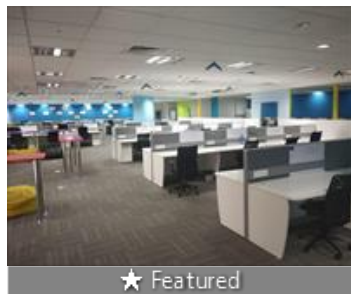

Office Space for rent in Balewadi, Pune

5.3 lakhs

★ Featured

Furnished Office Available For Lease In Prime Location Of Balewadi , Pune

Balewadi , Pune, Balewadi, Pune - 410045 (Maharashtra)

- Area: 6230 SqFeet
- Bathrooms: Four
- Floor: Fourth
- Total Floors: Twelve
- Facing: East
- Furnished: Furnished
- Lease Period: 24 Months
- Monthly Rent: 530,000
- Rate: 85 per SqFeet
- Age Of Construction: 5 Years
- Available: Immediate/Ready to move

Advertiser Details

Sandeep Rathore
Property Agent / Broker / Consultant

mob: 9907514400

tel:

mail: searchproperties44@gmail.com

www.propertywala.com/adcon-realty

Scan QR code to get the contact info on your mobile

[View all properties by Adcon Realty](#)

Description

"Your Vision , Our Expertise", Manage Your Work from our excellent office , Where Every Detail Reflects Excellence.

Experience Hassle free work at our Fully Furnished Commercial Office on Balewadi , Pune. With 6,230 sq. ft of space , it's got 80 Workstations , 3 Cabins , Reception with Waiting Area , Conference Room , Meeting Room , Pantry , Server room , Private Male and Female Washroom.

Our place is Well maintained, with Ample Parking , Comfy sofas in the Reception , Fully Air conditioning and High speed internet.

Perfect for your business needs!

For more info, just click on Contact button!

Adcon Realty at Your Service, Call Now!

Don't forget to mention that you saw this ad on PropertyWala.com, when you call.

Location

Pictures

* Location may be approximate

Landmarks

Nearby Localities

[Pimple Nilakh](#), [Baner](#), [Pimple Saudagar](#), [Baner Village](#), [Mahalunge](#), [Wakad](#), [Rahatani](#), [New Sangvi](#)

* All distances are approximate

Locality Reviews

Balewadi, Pune

Balewadi is a fast developing area near Balewadi sports stadium, many shops, stores & other commercial facilities are being set up as the area is in the vicinity of Hinjiwadi where numerous software firms have their establishments.

Pros:

- Infrastructural facilities like sports stadium
- Fastest developing area

Cons:

- Development is still going on
- Many new projects are lined up

Posted: Sep 18, 2015 by Sanjev Jain