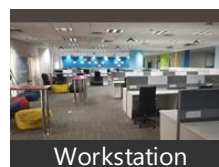

Workstation