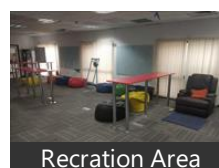

[View all properties by Adcon Realty](#)

Description

"Your Vision , Our Expertise", Manage Your Work from our excellent office , Where Every Detail Reflects Excellence.

Experience Hassle free work at our Fully Furnished Commercial Office on Balewadi , Pune. With 6,230 sq. ft of space , it's got 80 Workstations , 3 Cabins , Reception with Waiting Area , Conference Room , Meeting Room , Pantry , Server room , Private Male and Female Washroom.

Our place is Well maintained, with Ample Parking , Comfy sofas in the Reception , Fully Air conditioning and High speed internet.

Perfect for your business needs!

For more info, just click on Contact button!

Recreation Area

Conference Room

Pantry

Bathroom

* Location may be approximate

Landmarks

Nearby Localities

[Pimple Nilakh](#), [Baner](#), [Pimple Saudagar](#), [Baner Village](#), [Mahalunge](#), [Wakad](#), [Rahatani](#), [New Sangvi](#)