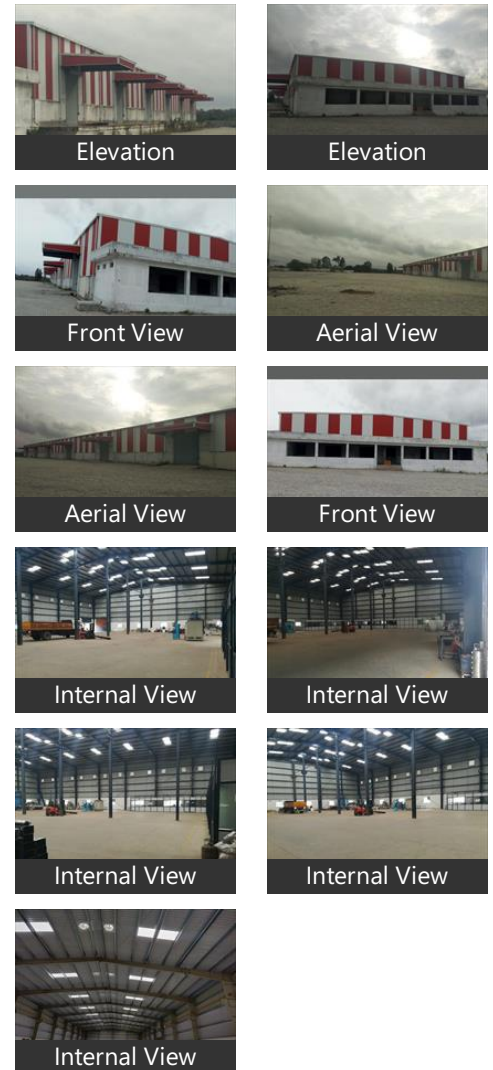

Warehouse / Godown for rent in Whitefield Road area, Bangalore

1.8 lakh

★ Featured

Warehouse/ Godown For Rent At Whitefield / Soukya Road / Hosakote

Whitefield, Soukya Road, Karalur Road, Old Madras Roa...

- Area: 10000 SqFeet ▼
- Bathrooms: Four
- Floor: Ground
- Total Floors: One
- Facing: East
- Furnished: Semi Furnished
- Lease Period: 24 Months
- Monthly Rent: 180,000
- Rate: 18 per SqFeet **-5%**
- Age Of Construction: 2 Years
- Available: Immediate/Ready to move

Description

Warehouse / Godown Space for Rent At Whitefield / Soukya Road, Karalur Road, Hosakote, Malur Road Kolar Road, Old Madras Road, Narsapura, Whitefield Bangalore for which Rent is negotiable.

This Warehouse / Godown is close to Main Road, with facility for labor nearby, close to hospitals, bus stand, police station, fire brigade, access to transport with plenty of parking for trucks & 40ft containers.

Facilities toilets for labours, office with attached washroom. Vdf flooring, canopy done. Facility for crane, 4ft dock with dock leveller provision, lighting arrestor, fire hydrant with sprinkler facility if required. Turbo Ventilators, exhaust, natural lighting, back up, power, borewell water facility,

New construction, security room, labor room, drivers rest room, close gated 10ft compound wall with 3ft above barewire, cement Roads all around with drainage systems

Please mention that you saw this ad on PropertyWala.com when you contact.

Location

* Location may be approximate

Landmarks

Nearby Localities

[Kadugodi](#), [Belatur](#), [Channasandra](#), [Seegehalli](#), [Koralur](#), [Immadihalli](#), [Whitefield](#), [Nagondanahalli](#), [Thirumalashettyhally](#), [Kannamangala](#)

* All distances are approximate

Locality Reviews

Whitefield Road area, Bangalore