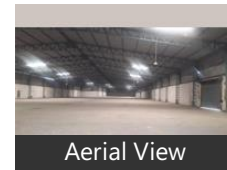

Warehouse / Godown for rent in Meerut Road Industrial Area, Ghaziabad 11.76 lakhs

Constructed Warehouse In Ghaziabad

Industrial Area, Meerut Road Industrial Area, Ghaziabad ...

- Area: 56000 SqFeet ▾
- Monthly Rent: 1,176,000
- Rate: 21 per SqFeet **+10%**
- Age Of Construction: 2 Years

Advertiser Details

PMG Land Aggregators LLP
Pankaj Jain
Partner

Samakha, New Delhi
mob: 9818896670
tel: 9811006052
mail:
www.aggregators.co.in

Scan QR code to get the contact info on your mobile
[View all properties by PMG Land Aggregators LLP](#)

Description

conventional godown
Current status: immediate.
Internal flooring: trimix, Floor load: 4 ton/sq. mtr.
Eve height - 25 ft. & Centre height - 30 ft.
Dock nos : 4 to 6, Dock height: 4 ft.
Ventilation: Turbo Vents
skylight : Available
Fire Safety Details: Hydrant - not Available
Fire NOC - Available.
Other amenities: Guard room, Toilets

When you contact, don't forget to mention that you found this ad on PropertyWala.com.

Features

Security

- Security Guards

Recreation

- Park

Location

* Location may be approximate

Landmarks

Hospitals & Clinics