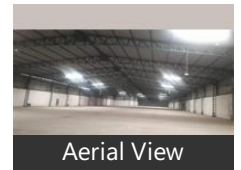

Warehouse / Godown for rent in Meerut Road Industrial Area, Ghaziabad 11.76 lakhs

Constructed Warehouse In Ghaziabad

Industrial Area, Meerut Road Industrial Area, Ghaziabad ...

- Area: 56000 SqFeet ▾
- Monthly Rent: 1,176,000
- Rate: 21 per SqFeet **+10%**
- Age Of Construction: 2 Years

Advertiser Details

PMG Land Aggregators LLP
Pankaj Jain
Partner

Samakha, New Delhi
mob: 9818896670
tel: 9811006052
mail:
www.aggregators.co.in

Scan QR code to get the contact info on your mobile
[View all properties by PMG Land Aggregators LLP](#)

Description

conventional godown
Current status: immediate.
Internal flooring: trimix, Floor load: 4 ton/sq. mtr.
Eve height - 25 ft. & Centre height - 30 ft.
Dock nos : 4 to 6, Dock height: 4 ft.
Ventilation: Turbo Vents
skylight : Available
Fire Safety Details: Hydrant - not Available
Fire NOC - Available.
Other amenities: Guard room, Toilets

When you contact, don't forget to mention that you found this ad on PropertyWala.com.

Features

Security

- Security Guards

Recreation

- Park

Location

* Location may be approximate

Landmarks

Hospitals & Clinics