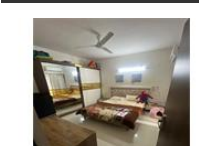

Bedroom

Report a problem with this listing

Is this property no longer available or has incorrect information?

[Report it!](#)

Disclaimer: All information is provided by advertisers and should be verified independently before entering into any transaction. You may visit the relevant RERA website of your state to verify the details of this property. PropertyWala.com is only an advertising platform to help connect buyers and sellers and is not a party to any transactions, nor shall be responsible or liable to resolve any disputes between them.