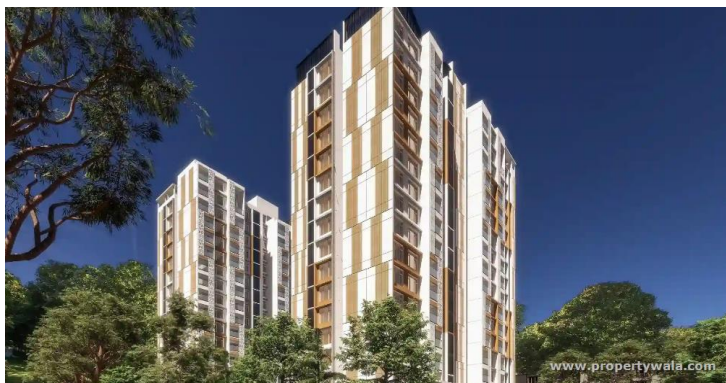

TVS Emerald Luxor - Anna Nagar West, Chenn...

used Italian marble in the entire

TVS Emerald Luxor is located in the heart of Anna Nagar West, Chennai North offers 3&4 BHK apartments with lots of amenities

- Project ID: J811924416
- Builder: TVS Emerald Haven Realty Limited
- Location: TVS Emerald Luxor, Anna Nagar West, Chennai - 600040 (Tamil Nadu)
- Completion Date: Aug, 2028
- Status: Started

Description

TVS Emerald Luxor is located in the heart of Anna Nagar West, Chennai North offers 3&4 BHK apartments with different sizes ranging from 1842-2665 sqft. The project is spread over an area of 2.1 acres of land. consisting of 2 buildings with 17 floors and 128 units to offer. close to schools, hospitals, shopping centers, and entertainment hubs. The project offers a Balinese-themed clubhouse & swimming pool with 40+ amenities.