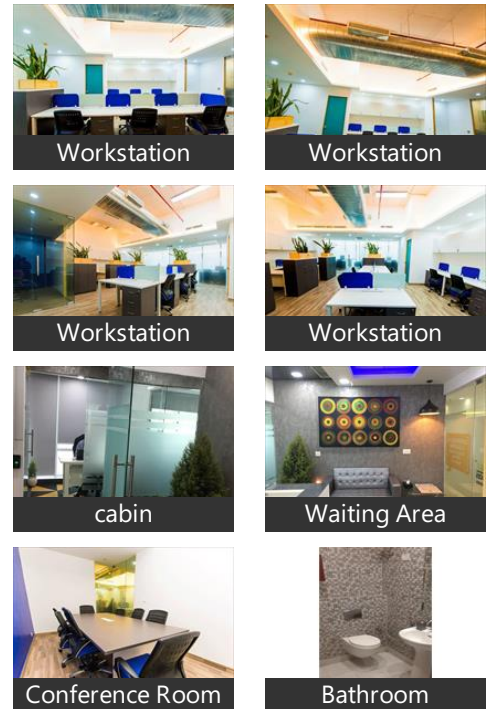

* Location may be approximate

Landmarks

Nearby Localities

[Baner](#), [Pimple Nilakh](#), [Baner Village](#), [Mahalunge](#), [Pimple Saudagar](#), [Pashan-Sus Road](#)

* All distances are approximate

Locality Reviews

Balewadi, Pune

Balewadi is a fast developing area near Balewadi sports stadium, many shops, stores & other commercial facilities are being set up as the area is in the vicinity of Hinjwadi where numerous software firms have their establishments.

Pros:

- *Infrastructural facilities like sports stadium*
- *Fastest developing area*

Cons:

- *Development is still going on*
- *Many new projects are lined up*